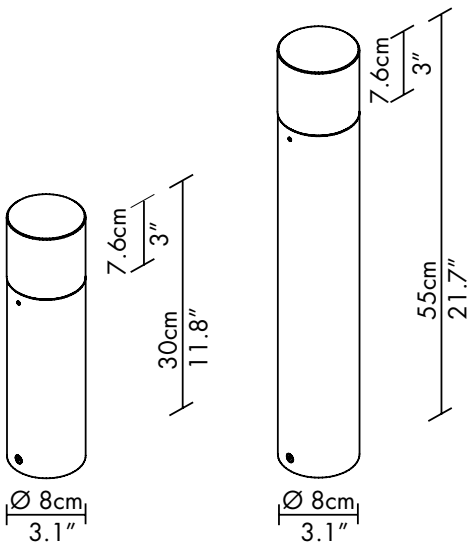

AROUND 2

LED

TYPE:

PROJECT NAME:

AROUND 2 Dimensions

L70.60665	6			
MODEL #	WATT	LED	FINISH	VOLTAGE

DESCRIPTION:

Fixtures for floor mounting. Integrated LED. Structure in antioxidant aluminium with powder paint finish or in electro-polished AISI 316 stainless steel. Lead glass diffuser.

Model Number

Watt

L70.60665

6

LED COLORS

- N. NATURAL WHITE
- W. WARM WHITE
- C. COOL WHITE

FINISH

- C5.ZIRCONIUM GREY
- B2.ELECTROPOLISHED STAINLESSTEEL