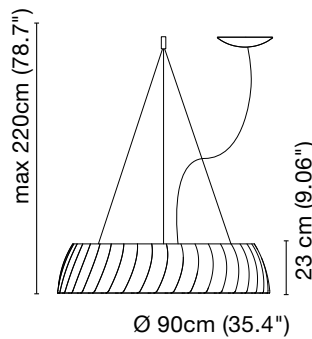

Large Suspensions or ceiling lamps fitted with LED light engine. Structure and modular elements of the shade realized in painted aluminum. Ceiling version includes a white repaintable panel to hide converter and simulate the effect of a recessed fixture. Converter on board.

L1531

3,5 kg

/WW Led 33W 4246lm 3000K

.01/WW