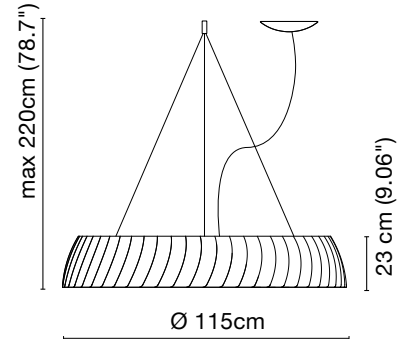

VOLTAGE

L1532

4,5 kg

/WW Led 45W 5790lm 3000K

.01/WW

Large Suspensions or ceiling lamps fitted with LED light engine. Structure and modular elements of the shade realized in painted aluminum. Ceiling version includes a white repaintable panel to hide converter and simulate the effect of a recessed fixture. Converter on board.