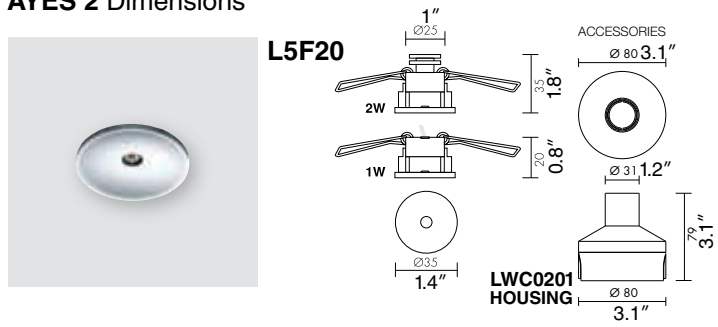

AYES™ 2

LED

TYPE:

PROJECT NAME:

MODEL #	WATT	LED	OPTICS	FINISH	VOLTAGE
---------	------	-----	--------	--------	---------

DESCRIPTION:

Ornamental recessed spotlight with springs; diffused light. Easy to install in solid walls with housing. LWC0201. Provided wired with a 1.5 m cable.

INSTALLATION NOTE:

Must be wired in series when two or more are wired together with same driver.

SPOT LIGHT

AYES 2 Dimensions

OPTICS D. DIFFUSED BEAM

OPTICS D. DIFFUSED BEAM

OPTICS S.10° M.25° L.40° W.WALL WASHER BEAM

OPTICS S.10° M.25° L.40° W.WALL WASHER BEAM

VOLTAGE 120V 220V 277V

WATTAGE 1W 2W

FINISH

C.CHROMED D.GOLD 24K

S.NICKEL MATT W.WHITE

LED COLORS

0. 5000K WHITE 1. BLUE