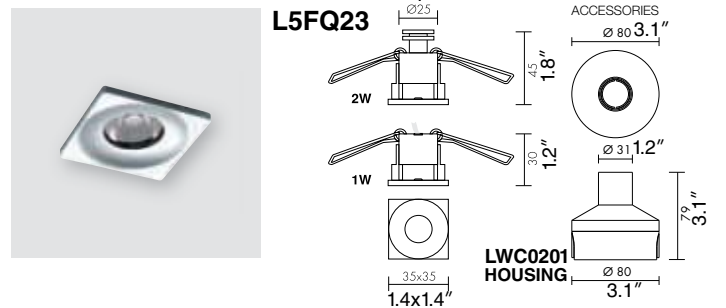

AYES™ 2

LED

TYPE:

PROJECT NAME:

MODEL #	WATT	LED	OPTICS	FINISH	VOLTAGE
---------	------	-----	--------	--------	---------

DESCRIPTION:

Ornamental recessed spotlight with springs; diffused light. Easy to install in solid walls with housing. LWC0201. Provided wired with a 1.5 m cable.

INSTALLATION NOTE:

Must be wired in series when two or more are wired together with same driver.

SPOT LIGHT

AYES 2 Dimensions

OPTICS D. DIFFUSED BEAM

OPTICS D. DIFFUSED BEAM

OPTICS S.10° M.25° L.40° W.WALL WASHER BEAM

OPTICS S.10° M.25° L.40° W.WALL WASHER BEAM

VOLTAGE 120V 220V 277V

WATTAGE 1W 2W

FINISH

C.CHROMED D.GOLD 24K

S.NICKEL MATT W.WHITE

LED COLORS

0. 5000K WHITE 1. BLUE