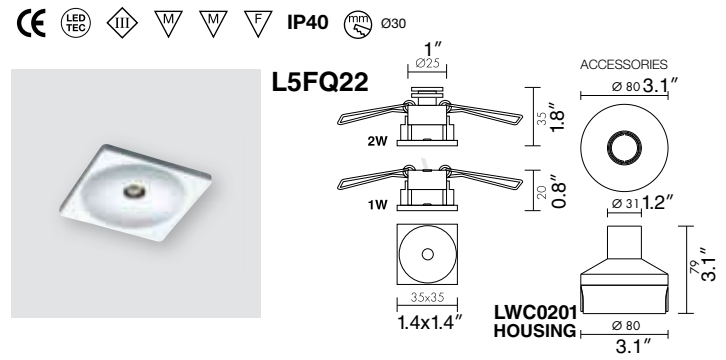

AYES™ 2

LED

TYPE:

PROJECT NAME:

MODEL #	WATT	LED	OPTICS	FINISH	VOLTAGE
---------	------	-----	--------	--------	---------

DESCRIPTION:

Ornamental recessed spotlight with springs; diffused light. Easy to install in solid walls with housing. LWC0201. Provided wired with a 1.5 m cable.

INSTALLATION NOTE:

Must be wired in series when two or more are wired together with same driver.

SPOT LIGHT

AYES 2 Dimensions

OPTICS D. DIFFUSED BEAM

OPTICS D. DIFFUSED BEAM

OPTICS S.10° M.25° L.40° W.WALL WASHER BEAM

OPTICS S.10° M.25° L.40° W.WALL WASHER BEAM

VOLTAGE 120V 220V 277V

WATTAGE 1W 2W

FINISH

C.CHROMED D.GOLD 24K

S.NICKEL MATT W.WHITE

LED COLORS

0. 5000K WHITE 1. BLUE