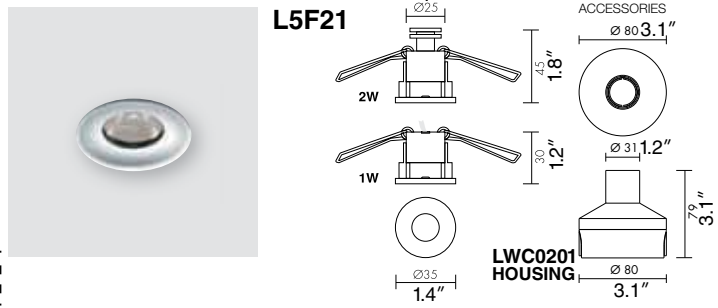

AYES™ 2

LED

TYPE:

PROJECT NAME:

MODEL #	WATT	LED	OPTICS	FINISH	VOLTAGE
---------	------	-----	--------	--------	---------

DESCRIPTION:

Ornamental recessed spotlight with springs; diffused light. Easy to install in solid walls with housing. LWC0201. Provided wired with a 1.5 m cable.

INSTALLATION NOTE:

Must be wired in series when two or more are wired together with same driver.

SPOT LIGHT

AYES 2 Dimensions

OPTICS D. DIFFUSED BEAM

OPTICS D. DIFFUSED BEAM

OPTICS S.10° M.25° L.40° W.WALL WASHER BEAM

OPTICS S.10° M.25° L.40° W.WALL WASHER BEAM

VOLTAGE 120V 220V 277V

WATTAGE 1W 2W

FINISH

C.CHROMED D.GOLD 24K

S.NICKEL MATT W.WHITE

LED COLORS

0. 5000K WHITE 1. BLUE