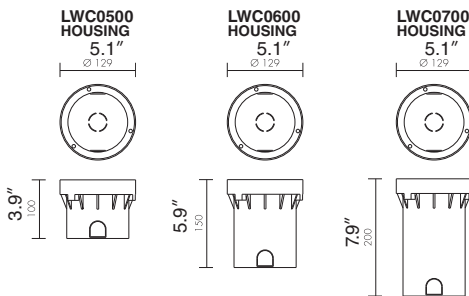

BRITE™ 5.1

LED

TYPE:

PROJECT NAME:

MODEL #	WATT	LED	OPTICS	FINISH	VOLTAGE
---------	------	-----	--------	--------	---------

DESCRIPTION:

Square drive over/walk over outdoor axial spotlight with IP67 rating. Aluminium or AISI 316L steel ferrule; tempered glass 10 mm thick. Can be installed without draining, including the RGB version. Provided wired with a 1.5 m neoprene cable.

INSTALLATION NOTE:

Must be wired in series when two or more are wired together with same driver.

SPOT LIGHT

BRITE 5.1 Dimensions

L5CB51

ACCESSORIES

LED COLORS

- 0. 5000K WHITE
- 1. BLUE
- 2. GREEN
- 3. RED
- 5. 3000K WHITE
- 6. RGB ONLY 9 LED

FINISH

- I. STAINLESS STEEL

- WATTAGE** 6W 9W 12W 18W

- VOLTAGE** 120V 220V 277V

OPTICS

- L. 40°
- M. 25°
- S. 10°

SPECIFICATION SHEET

BRITE™ 5.1