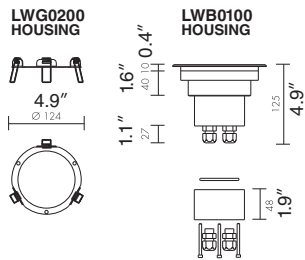

BRITE™ 5.1

LED

TYPE:

PROJECT NAME:

MODEL #	WATT	LED	OPTICS	FINISH	VOLTAGE
---------	------	-----	--------	--------	---------

DESCRIPTION:

Square drive over/walk over outdoor axial spotlight with IP67 rating. Aluminium or AISI 316L steel ferrule; tempered glass 10 mm thick. Can be installed without draining, including the RGB version. Provided wired with a 1.5 m neoprene cable.

INSTALLATION NOTE:

Must be wired in series when two or more are wired together with same driver.

SPOT LIGHT

BRITE 5.1 Dimensions

L5CB51

ACCESSORIES

LED COLORS

- 0. 5000K WHITE
- 1. BLUE
- 2. GREEN
- 3. RED
- 5. 3000K WHITE
- 6. RGB ONLY 9 LED

FINISH

- I. STAINLESS STEEL

- WATTAGE** 6W 9W 12W 18W

- VOLTAGE** 120V 220V 277V

OPTICS

- L. 40°
- M. 25°
- S. 10°

SPECIFICATION SHEET

BRITE™ 5.1