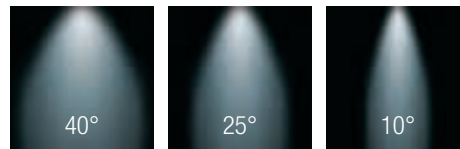

BRITE™ 5.1

LED

TYPE:

PROJECT NAME:

MODEL #	WATT	LED	OPTICS	FINISH	VOLTAGE
---------	------	-----	--------	--------	---------

DESCRIPTION:

Square drive over/walk over outdoor axial spotlight with IP67 rating. Aluminium or AISI 316L steel ferrule; tempered glass 10 mm thick. Can be installed without draining, including the RGB version. Provided wired with a 1.5 m neoprene cable.

INSTALLATION NOTE:

Must be wired in series when two or more are wired together with same driver.

SPOT LIGHT

BRITE 5.1 Dimensions

L5CB51

ACCESSORIES

LED COLORS

- 0. 5000K WHITE
- 1. BLUE
- 2. GREEN
- 3. RED
- 5. 3000K WHITE
- 6. RGB ONLY 9 LED

FINISH

- I. STAINLESS STEEL

- WATTAGE** 6W 9W 12W 18W

- VOLTAGE** 120V 220V 277V

OPTICS

- L. 40°
- M. 25°
- S. 10°

SPECIFICATION SHEET

BRITE™ 5.1