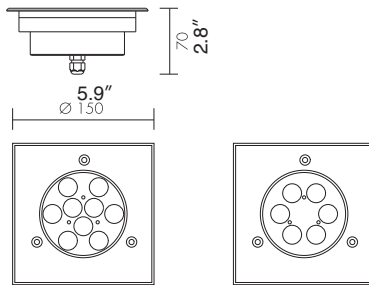

BRITE™ 5.1

LED

TYPE:

PROJECT NAME:

MODEL #	WATT	LED	OPTICS	FINISH	VOLTAGE
---------	------	-----	--------	--------	---------

DESCRIPTION:

Square drive over/walk over outdoor axial spotlight with IP67 rating. Aluminium or AISI 316L steel ferrule; tempered glass 10 mm thick. Can be installed without draining, including the RGB version. Provided wired with a 1.5 m neoprene cable.

INSTALLATION NOTE:

Must be wired in series when two or more are wired together with same driver.

SPOT LIGHT

BRITE 5.1 Dimensions

L5CB51

ACCESSORIES

LED COLORS

- 0. 5000K WHITE
- 1. BLUE
- 2. GREEN
- 3. RED
- 5. 3000K WHITE
- 6. RGB ONLY 9 LED

FINISH

- I. STAINLESS STEEL

- WATTAGE** 6W 9W 12W 18W

- VOLTAGE** 120V 220V 277V

OPTICS

- L. 40°
- M. 25°
- S. 10°

SPECIFICATION SHEET

BRITE™ 5.1