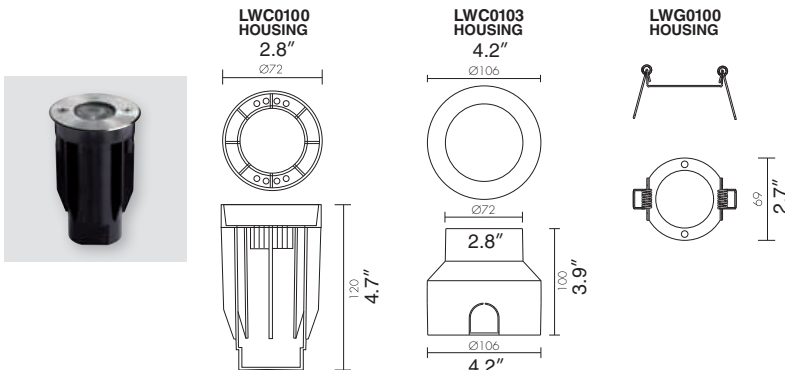

BRITE™ UP/DOWN

LED OUTDOOR RATED

TYPE:

PROJECT NAME:

MODEL #	WATT	LED	OPTICS	FINISH	VOLTAGE
---------	------	-----	--------	--------	---------

DESCRIPTION:

Drive over outdoor axial spotlight with IP67 rating. AISI 316L steel ferrule and high protection rating, even in the RGB version, enable installation without draining. Provided wired with a 1.5 m cable.

INSTALLATION NOTE:

Must be wired in series when two or more are wired together with same driver.

SPOT LIGHT

BRITE UP/DOWN Dimensions

L5CB20

L5CB21

LED COLORS

- 0. 5000K WHITE
- 1. BLUE
- 2. GREEN
- 3. RED
- 5. 3000K WHITE
- 6. RGB

FINISH I. STAINLESS STEEL

WATTAGE 3W 6W

VOLTAGE 120V 220V 277V

OPTICS

- L. 40°
- M. 25°
- S. 10°
- D. DIFFUSED BEAM

SPECIFICATION SHEET

LEDOLOGY®

BRITE™ UP/DOWN