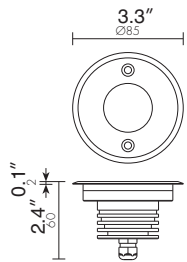

BRITE™ UP/DOWN

LED OUTDOOR RATED

TYPE:

PROJECT NAME:

MODEL #	WATT	LED	OPTICS	FINISH	VOLTAGE
---------	------	-----	--------	--------	---------

DESCRIPTION:

Drive over outdoor axial spotlight with IP67 rating. AISI 316L steel ferrule and high protection rating, even in the RGB version, enable installation without draining. Provided wired with a 1.5 m cable.

INSTALLATION NOTE:

Must be wired in series when two or more are wired together with same driver.

SPOT LIGHT

BRITE UP/DOWN Dimensions

L5CB20

L5CB21

LED COLORS

- 0. 5000K WHITE
- 1. BLUE
- 2. GREEN
- 3. RED
- 5. 3000K WHITE
- 6. RGB

FINISH I. STAINLESS STEEL

WATTAGE 3W 6W

VOLTAGE 120V 220V 277V

OPTICS

- L. 40°
- M. 25°
- S. 10°
- D. DIFFUSED BEAM

SPECIFICATION SHEET

LEDOLOGY®

BRITE™ UP/DOWN