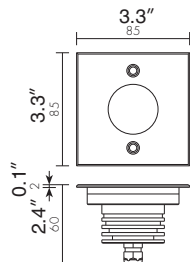

INSTALLATION NOTE:

Must be wired in series when two or more are wired together with same driver.

SPOT LIGHT

BRITE UP/DOWN Dimensions

L5CB20

L5CB21

LED COLORS

- 0. 5000K WHITE
- 1. BLUE
- 2. GREEN
- 3. RED
- 5. 3000K WHITE
- 6. RGB

FINISH I. STAINLESS STEEL

WATTAGE 3W 6W

VOLTAGE 120V 220V 277V

OPTICS

- L. 40°
- M. 25°
- S. 10°
- D. DIFFUSED BEAM

SPECIFICATION SHEET

LEDOLOGY®

BRITE™ UP/DOWN