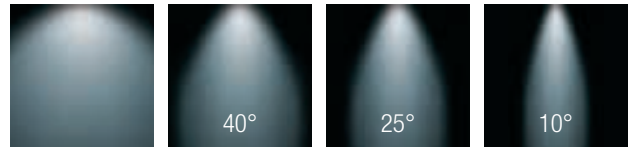

BRITE™ UP/DOWN

LED OUTDOOR RATED

TYPE:

PROJECT NAME:

MODEL #	WATT	LED	OPTICS	FINISH	VOLTAGE
---------	------	-----	--------	--------	---------

DESCRIPTION:

Drive over outdoor axial spotlight with IP67 rating. AISI 316L steel ferrule and high protection rating, even in the RGB version, enable installation without draining. Provided wired with a 1.5 m cable.

INSTALLATION NOTE:

Must be wired in series when two or more are wired together with same driver.

SPOT LIGHT

BRITE UP/DOWN Dimensions

L5CB20

L5CB21

LED COLORS

- 0. 5000K WHITE
- 1. BLUE
- 2. GREEN
- 3. RED
- 5. 3000K WHITE
- 6. RGB

FINISH I. STAINLESS STEEL

WATTAGE 3W 6W

VOLTAGE 120V 220V 277V

OPTICS

- L. 40°
- M. 25°
- S. 10°
- D. DIFFUSED BEAM

SPECIFICATION SHEET

LEDOLOGY®

BRITE™ UP/DOWN