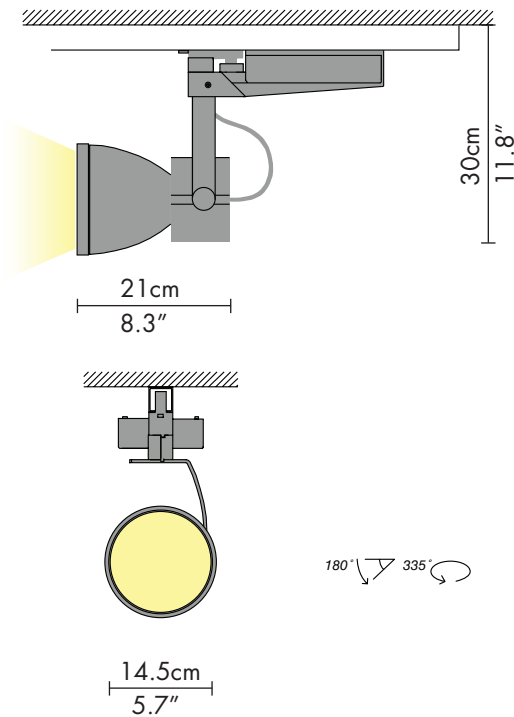

# GULM SPOT™

LED

TYPE:

PROJECT NAME:

<b>L.257452D</b>	<b>26</b>				
MODEL #	WATT	LED	OPTICS	FINISH	VOLTAGE

## DESCRIPTION:

Spotlight with UV-stabilized, epoxy-powder coated extruded aluminium body, and metal coated prisms reflector. Gulm comes with 26W LED spots with 1950lm (3000K) and 2200lm (4000K) luminous flux. LED screen in microprismatic polycarbonate. Great attention was paid to the LED spots connection technique. Thanks to the new connectors, spots are not fixed to the LED. They are screwed to the PBT base, thus granting higher mechanical stability, safer electric contact and protected diodes. The LED spots' electric connection is worth mentioning too. They are in fact not sealed to the entrance, but they are equipped with snap-in terminals that can be interchanged.

## GULM SPOT Dimensions

### Watt

**L.257452D** **26**