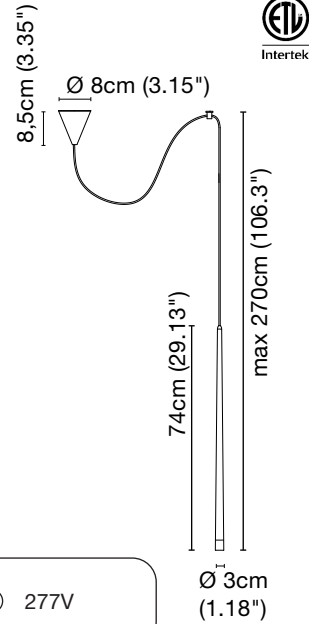

POLL™ Suspension LED

TYPE:

PROJECT NAME:

MODEL #

FINISH

LED COLOR

OPTIC

DRIVER

VOLTAGE

Suspended lamp in aluminum chromed or painted white. Displacement component included.

VOLTAGE 120V 220V 277V

L1504

0,9 Kg

Led 2W 220lm 3000k

.01 .31

SPECIFICATION SHEET