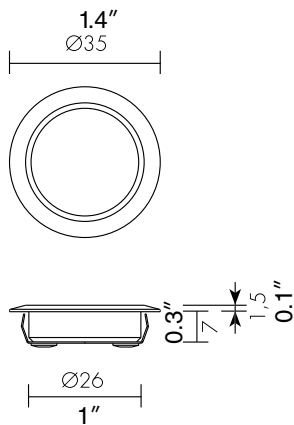

**INSTALLATION NOTE:**

Must be wired in series when two or more are wired together with same driver.

**SPOT LIGHT**

**SIMPLAY 1.0 Dimensions**

**L5SM10**

**LED COLORS**

- 0. 5000K WHITE
- 1. BLUE
- 2. GREEN
- 3. RED
- 5. 3000K WHITE

**FINISH**

- C. CHROME
- S. CHROME PEARL

**WATTAGE**  1W

**VOLTAGE**  120V  220V  277V

**OPTICS**

A. DIFFUSED NOT DAZZING BEAM

SPECIFICATION SHEET