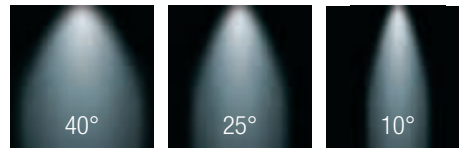

SPOTT™ 1.0

LED SUBMERSIBLE

TYPE:

PROJECT NAME:

L5PW10	-	-	-	-	I	-
MODEL #	WATT	LED	OPTICS	FINISH	VOLTAGE	

DESCRIPTION:

Adjustable spotlight constructed entirely in aisi 316L stainless steel. May be installed to a depth of up to 3m. Supplied with 5 m. of neoprene wiring. smaller and easier to install, it is an ideal the perfect choice for narrow angles as it produces defined bands of light. suitable for illuminating fountains, decorative waterfalls and water gardens.

INSTALLATION NOTE:

Must be wired in series when two or more are wired together with same driver.

SPOT LIGHT

CE LED TEC III F IP68

LED COLORS

0. 5000K WHITE 1. BLUE
 5. 3000K WHITE

FINISH

- I. INOX

WATTAGE 1W 2W

VOLTAGE 120V 220V 277V

OPTICS

- L. 40° M. 25°
 S. 10°

SPOTT 1.0 Dimensions

L5PW10

SPECIFICATION SHEET

LEDOLOGY®