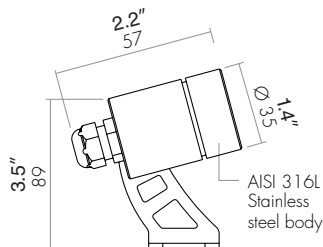

SPOTT™ 1.0

LED SUBMERSIBLE

TYPE:

PROJECT NAME:

L5PW10	-	-	-	-	I	-
MODEL #	WATT	LED	OPTICS	FINISH	VOLTAGE	

DESCRIPTION:

Adjustable spotlight constructed entirely in aisi 316L stainless steel. May be installed to a depth of up to 3m. Supplied with 5 m. of neoprene wiring. smaller and easier to install, it is an ideal the perfect choice for narrow angles as it produces defined bands of light. suitable for illuminating fountains, decorative waterfalls and water gardens.

WATTAGE 1W 2W

VOLTAGE 120V 220V 277V

OPTICS

- L. 40° M. 25°
 S. 10°

SPOTT 1.0 Dimensions

L5PW10

SPECIFICATION SHEET

LEDOLOGY®