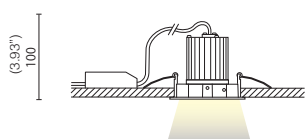

# BISS

RECESSED

SPECIFICATION SHEET

	44° (22° on request)
TC	3000K
IP	23
CRI	93
EEL	A+
RG	1
08	Satin white
D	Driver included

*Biss is an adjustable recessed light characterized by a perfect and unobtrusive design. It is made from die-cast aluminium and equipped with a Chip On Board technology high efficiency LED light source and a remote driver. Its degree of protection against the penetration of dust, solid objects and liquids is IP23.*