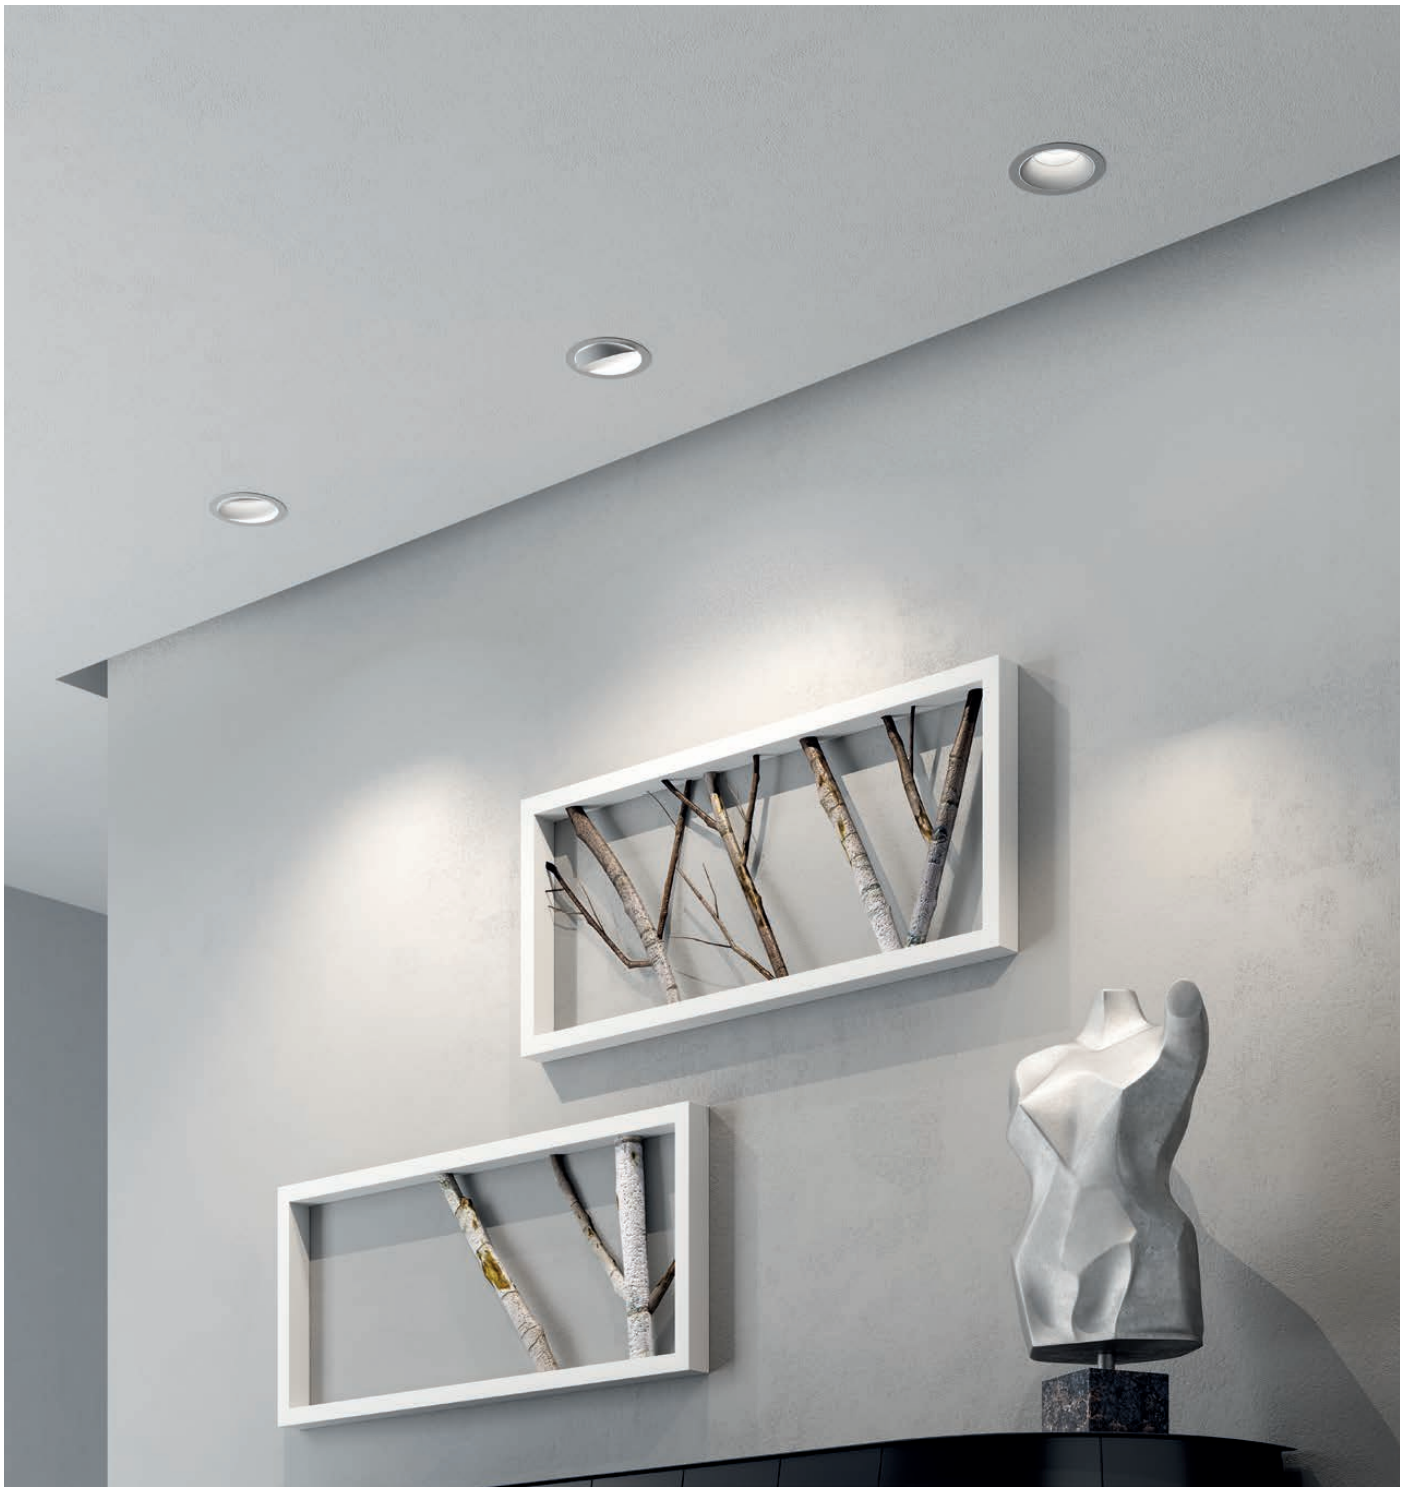

BISS™
RECESSED LED

TYPE:

PROJECT NAME:

SPECIFICATION SHEET