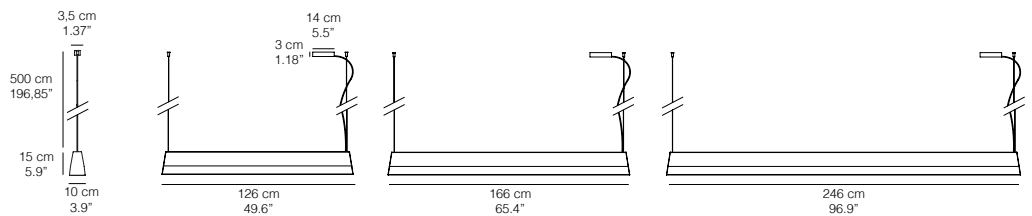

BLONDE™

SUSPENSION

TYPE:

PROJECT NAME:

	DIMENSIONS		COLORS	LIGHT SOURCES
BLONDE 126 L3229SP1260X	126X15X10	49.6X5.9X3.9	White / Anthracite / Bronzed brass / Concrete	LED 2700K (3000K On Demand) 84W - DIRECT/INDIRECT LIGHT - 7000 Lumen
BLONDE 166 L3229SP1660X	166X15X10	65.4X5.9X3.9	White / Anthracite / Bronzed brass / Concrete	113W - DIRECT/INDIRECT LIGHT - 9400 Lumen
BLONDE 246 L3229SP2460X	246X15X10	96.9X5.9X3.9	White / Anthracite / Bronzed brass / Concrete	171W - DIRECT/INDIRECT LIGHT - 14200 Lumen

Installation note: Comes with a 4" backplate that mounts to a standard junction box

SPECIFICATION SHEET

LEDOLOGY®

A **Luminart** BRAND

WWW.LEDOLOGY.COM

Last updated: 5/04/21