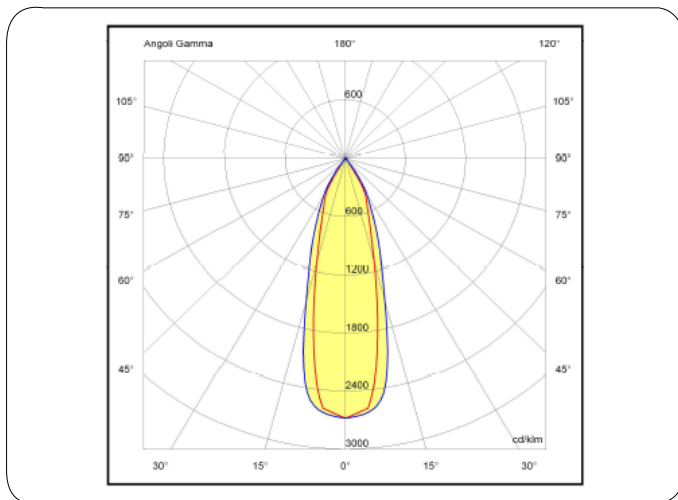

METAL FINISH

☐ 08. WHITE

LED COLOUR

☐ 01 - WARM WHITE 3000K

OPTIC ☐ 40°

VOLTAGE ☐ 120V ☐ 220V ☐ 277V

SPECIFICATION SHEET

LEDOLOGY®

WWW.LEDOLOGY.COM