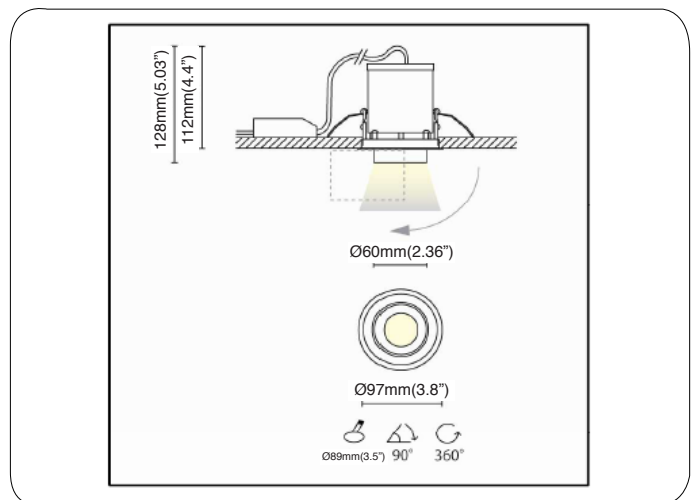

DANNO™

10 WATT MINI

TYPE:

PROJECT NAME:

L25.A5-678.10.30

MODEL #

FINISH

LED COLOUR

OPTIC

VOLTAGE

Recessed fixture which can be angled on two 360° and 90° axes and pulled out, complete with a high efficiency 10W LED source with a luminous flux of 800 lumen. Made of epoxy-polyester powder coated finish die-cast aluminium stabilized with UV rays. The fixture is supplied with a remote driver and it is available version DALI dimmable switch-dim. The degree of protection against the penetration of dust, solid object and liquids is IP23. Remote driver included.

METAL FINISH

08. WHITE

LED COLOUR

01 - WARM WHITE 3000K

OPTIC 40°

VOLTAGE 120V 220V 277V

SPECIFICATION SHEET

LEDOLOGY®