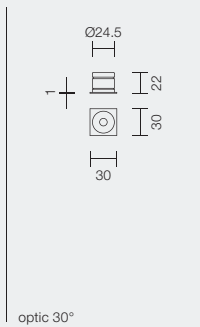

Materiale	Corpo in alluminio anticorrosivo cromato Lente in PMMA N° 4 finiture standard	
N° Led	1 x 1/2W	
Potenza assorbita	1/2W	
Collegamento	In serie rispettando la polarità	
Cablaggio	Fornito con 25 cm di cavo	
Installazione	- Cartongesso/legno: per interferenza tramite o-ring (fornito) o con molle (<i>non incluse</i>) - Muratura: con cassaforma (<i>non inclusa</i>)	
Driver switching	(<i>non inclusa</i>) 350mA (1W) p. 424 (<i>non inclusa</i>) 500mA (2W) p. 425	
Accessori	Molla cod. ML025 p. 402 Cassaforma cod. CAE25 p. 398	
Fotometrie	p. 405	

Material	Chrome-plated anticorrosive aluminium body PMMA lens No. 4 standard finishes	
Led no.	1 x 1/2W	
Power absorption	1/2W	
Connection	Series connection respecting polarities	
Wiring	Provided with a 25 cm long cable	
Installation	- On false ceiling/wood through o-ring (included) or springs (<i>not included</i>) - On brickwork with housing box (<i>not included</i>)	
Driver switching	(<i>not included</i>) 350mA (1W) p. 424 (<i>not included</i>) 500mA (2W) p. 425	
Accessories	Spring code ML025 p. 402 Housing box code CAE25 p. 398	
Photometries	p. 405	

demitri Q

IP40 CE M/M F III kg 0,020 ø mm 25

CODE	OPTIONS	SUPPLY	N°LED	LED COLOUR	OPTICS	WATT	FINISHING
L6DEM
	Q Square	I CC	1	1 6000°K 2 4000°K 3 3000°K W 2700°K 4 Red 5 Green 6 Blue	2 30° 3 60°	1 2	B White RAL9003 C Chromium-plated O Black RAL9005 R Cor-ten

demitri R

IP40 CE M/M F III kg 0,020 ø mm 25

CODE	OPTIONS	SUPPLY	N°LED	LED COLOUR	OPTICS	WATT	FINISHING
L6DEM
	R Round	I CC	1	1 6000°K 2 4000°K 3 3000°K W 2700°K 4 Red 5 Green 6 Blue	2 30° 3 60°	1 2	B White RAL9003 C Chromium-plated O Black RAL9005 R Cor-ten