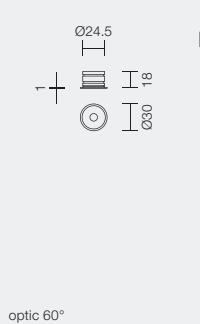

Materiale	Corpo in alluminio anticorrosivo cromato Lente in PMMA N° 4 finiture standard	
N° Led	1 x 1/2W	
Potenza assorbita	1/2W	
Collegamento	In serie rispettando la polarità	
Cablaggio	Fornito con 25 cm di cavo	
Installazione	- Cartongesso/legno: per interferenza tramite o-ring (fornito) o con molle (<i>non incluse</i>) - Muratura: con cassaforma (<i>non inclusa</i>)	
Driver switching	(<i>non inclusa</i>) 350mA (1W) p. 424 (<i>non inclusa</i>) 500mA (2W) p. 425	
Accessori	Molla cod. ML025 p. 402 Cassaforma cod. CAE25 p. 398	
Fotometrie	p. 405	

Material	Chrome-plated anticorrosive aluminium body PMMA lens No. 4 standard finishes	
Led no.	1 x 1/2W	
Power absorption	1/2W	
Connection	Series connection respecting polarities	
Wiring	Provided with a 25 cm long cable	
Installation	- On false ceiling/wood through o-ring (included) or springs (<i>not included</i>) - On brickwork with housing box (<i>not included</i>)	
Driver switching	(<i>not included</i>) 350mA (1W) p. 424 (<i>not included</i>) 500mA (2W) p. 425	
Accessories	Spring code ML025 p. 402 Housing box code CAE25 p. 398	
Photometries	p. 405	

demitri Q

IP40 CE M/M F III kg 0,020 ø mm 25

CODE	OPTIONS	SUPPLY	N°LED	LED COLOUR	OPTICS	WATT	FINISHING
L6DEM
	Q Square	I CC	1	1 6000°K 2 4000°K 3 3000°K W 2700°K 4 Red 5 Green 6 Blue	2 30° 3 60°	1 2	B White RAL9003 C Chromium-plated O Black RAL9005 R Cor-ten

demitri R

IP40 CE M/M F III kg 0,020 ø mm 25

CODE	OPTIONS	SUPPLY	N°LED	LED COLOUR	OPTICS	WATT	FINISHING
L6DEM
	R Round	I CC	1	1 6000°K 2 4000°K 3 3000°K W 2700°K 4 Red 5 Green 6 Blue	2 30° 3 60°	1 2	B White RAL9003 C Chromium-plated O Black RAL9005 R Cor-ten