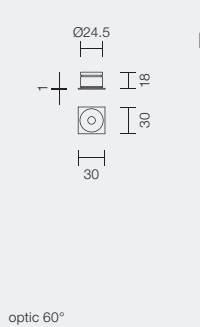

Materiale	Corpo in alluminio anticorrosivo cromato Lente in PMMA N° 4 finiture standard	
N° Led	1 x 1/2W	
Potenza assorbita	1/2W	
Collegamento	In serie rispettando la polarità	
Cablaggio	Fornito con 25 cm di cavo	
Installazione	- Cartongesso/legno: per interferenza tramite o-ring (fornito) o con molle (<i>non incluse</i>) - Muratura: con cassaforma (<i>non inclusa</i>)	
Driver switching	(<i>non inclusa</i>) 350mA (1W) p. 424 (<i>non inclusa</i>) 500mA (2W) p. 425	
Accessori	Molla cod. ML025 p. 402 Cassaforma cod. CAE25 p. 398	
Fotometrie	p. 405	

Material	Chrome-plated anticorrosive aluminium body PMMA lens No. 4 standard finishes	
Led no.	1 x 1/2W	
Power absorption	1/2W	
Connection	Series connection respecting polarities	
Wiring	Provided with a 25 cm long cable	
Installation	- On false ceiling/wood through o-ring (included) or springs (<i>not included</i>) - On brickwork with housing box (<i>not included</i>)	
Driver switching	(<i>not included</i>) 350mA (1W) p. 424 (<i>not included</i>) 500mA (2W) p. 425	
Accessories	Spring code ML025 p. 402 Housing box code CAE25 p. 398	
Photometries	p. 405	

demitri Q

IP40 CE M/M F III kg 0,020 ø mm 25

CODE	OPTIONS	SUPPLY	N°LED	LED COLOUR	OPTICS	WATT	FINISHING
L6DEM
	Q Square	I CC	1	1 6000°K 2 4000°K 3 3000°K W 2700°K 4 Red 5 Green 6 Blue	2 30° 3 60°	1 2	B White RAL9003 C Chromium-plated O Black RAL9005 R Cor-ten

demitri R

IP40 CE M/M F III kg 0,020 ø mm 25

CODE	OPTIONS	SUPPLY	N°LED	LED COLOUR	OPTICS	WATT	FINISHING
L6DEM
	R Round	I CC	1	1 6000°K 2 4000°K 3 3000°K W 2700°K 4 Red 5 Green 6 Blue	2 30° 3 60°	1 2	B White RAL9003 C Chromium-plated O Black RAL9005 R Cor-ten