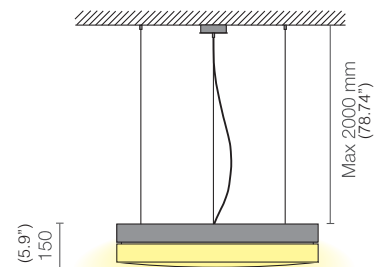

DITTO™

SUSPENSION OR CEILING

TYPE:

PROJECT NAME:

DITTO Ø700

code	W	Lm (3000K)	lifetime	
L258674.45...	45	7280	60.000h	L80/B10
L258674.65...	65	9920	50.000h	L80/B10

/DIMM2 DALI

/DIMM3 0-10V

SL LED

AL *included*

120°

TC .30 per 3000K / .40 per 4000K

IP 40

CRI >80

SDCM 3

EEL A++

RG 0

03 *Glossy black*

08 *Frosted white*

12 *Chrome painted*

36 *Glossy dove grey*

SPECIFICATION SHEET