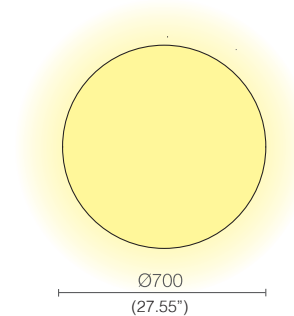

DITTO™

SUSPENSION OR CEILING

TYPE:

PROJECT NAME:

DITTO Ø700

code	W	Lm (3000K)	lifetime	
L258674.45...	45	7280	60.000h	L80/B10
L258674.65...	65	9920	50.000h	L80/B10

/DIMM2 DALI

/DIMM3 0-10V

SL LED

AL *included*

120°

TC .30 per 3000K / .40 per 4000K

IP 40

CRI >80

SDCM 3

EEL A++

RG 0

03 *Glossy black*

08 *Frosted white*

12 *Chrome painted*

36 *Glossy dove grey*

SPECIFICATION SHEET