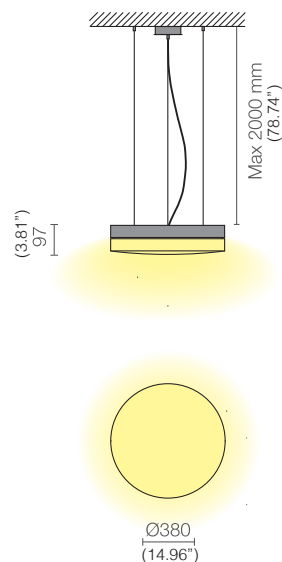

Ø700

Design: Serge and Robert Cornelissen

A pure shape and versatility identify Ditto, hanging luminaire for diffuse lighting complete with a high efficiency LED light source and driver. It is made from epoxy powder coated finish aluminum stabilized with UV rays and provided with a satin polyethylene light diffuser. Cables for suspension in galvanized steel with a 1.2 mm diameter, 200 cm of three wire electrical cable 3x0,75 mm² and ceiling attachment in painted steel included. Dimmable version and SA emergency version (1hr of autonomy) available on request. The degree of protection against the penetration of dust, solid objects and liquids is IP40.

*do not use halogen or incandescent lamps

**lamp not included

SL	see table
AL	see table
	120° (LED version)
TC	.30 per 3000K / .40 per 4000K
IP	40
CRI	>80 (LED version)
SDCM	3 (LED version)
EEL	A++ (LED version)
RG	0
03	Glossy black
08	Frosted white
12	Chrome painted
36	Glossy dove grey

- SL LED
- AL *included*
- 120°
- TC .30 per 3000K / .40 per 4000K
- IP 40
- CRI >80
- SDCM 3
- EEI A++
- RG 0
- 03 *Glossy black*
- 08 *Frosted white*
- 12 *Chrome painted*
- 36 *Glossy dove grey*

SPECIFICATION SHEET