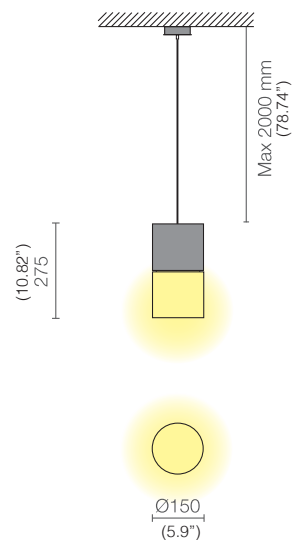

Ø700

Design: Serge and Robert Cornelissen

A pure shape and versatility identify Ditto, hanging luminaire for diffuse lighting complete with a high efficiency LED light source and driver. It is made from epoxy powder coated finish aluminum stabilized with UV rays and provided with a satin polyethylene light diffuser. Cables for suspension in galvanized steel with a 1.2 mm diameter, 200 cm of three wire electrical cable 3x0,75 mm² and ceiling attachment in painted steel included. Dimmable version and SA emergency version (1hr of autonomy) available on request. The degree of protection against the penetration of dust, solid objects and liquids is IP40.

*do not use halogen or incandescent lamps

**lamp not included

SL	see table
AL	see table
	120° (LED version)
TC	.30 per 3000K / .40 per 4000K
IP	40
CRI	>80 (LED version)
SDCM	3 (LED version)
EEL	A++ (LED version)
RG	0
03	Glossy black
08	Frosted white
12	Chrome painted
36	Glossy dove grey

- SL LED
- AL *included*
- 120°
- TC .30 per 3000K / .40 per 4000K
- IP 40
- CRI >80
- SDCM 3
- EEI A++
- RG 0
- 03 *Glossy black*
- 08 *Frosted white*
- 12 *Chrome painted*
- 36 *Glossy dove grey*

SPECIFICATION SHEET