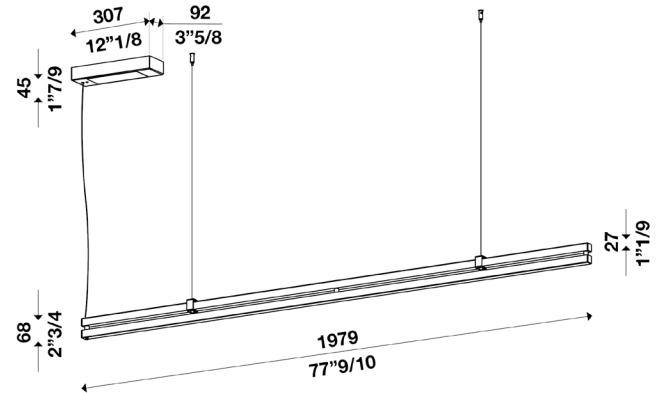

Technical drawing

Comes with 6' suspension aircraft cables. Custom cable lengths also available.

Finishes casing

Material aluminum

Canopy

Diameter (Ø) 307 x 92 mm - 12" 1/8 x 3" 5/8 inch
 Height 45 mm - 1" 7/9 inch

Last updated: 5/04/21

DOUBLE TROUBLE™ L031980

SUSPENSION - 77.9"

TYPE:

PROJECT NAME:

Technical data

Light source	LED
Circuit structure	LED strip
Light emission direction	direct and indirect lighting
Power	70 W
Lumens	10780 lm
Colour temperature	2700K, 3000K, 4000K
Colour rendering index	80, 90 CRI

Technical drawing

Size ref. image mm - inch

Comes with 6' suspension aircraft cables. Custom cable lengths also available.

Finishes casing

Material aluminum

Canopy

Diameter (Ø) 307 x 92 mm - 12" 1/8 x 3" 5/8 inch
 Height 45 mm - 1" 7/9 inch