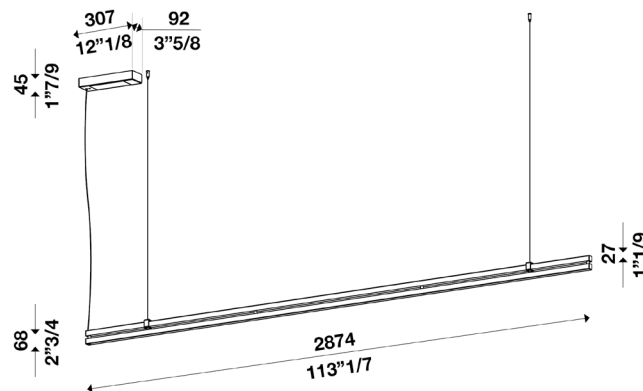

Technical drawing

Comes with 6' suspension aircraft cables. Custom cable lengths also available.

Finishes casing

Material aluminum

Canopy

Diameter (Ø) 307 x 92 mm - 12" 1/8 x 3" 5/8 inch
 Height 45 mm - 1" 7/9 inch

Technical drawing

Size ref. image mm - inch

Comes with 6' suspension aircraft cables. Custom cable lengths also available.

Finishes casing

Material aluminum

Canopy

Diameter (Ø) 307 x 92 mm - 12" 1/8 x 3" 5/8 inch
 Height 45 mm - 1" 7/9 inch

Last updated: 5/04/21

DOUBLE TROUBLE™ L032875

SUSPENSION - 113.1"

TYPE:

PROJECT NAME:

Technical data

Light source	LED
Circuit structure	LED strip
Light emission direction	direct and indirect lighting
Power	103 W
Lumens	15862 lm
Colour temperature	2700K, 3000K, 4000K
Colour rendering index	80, 90 CRI