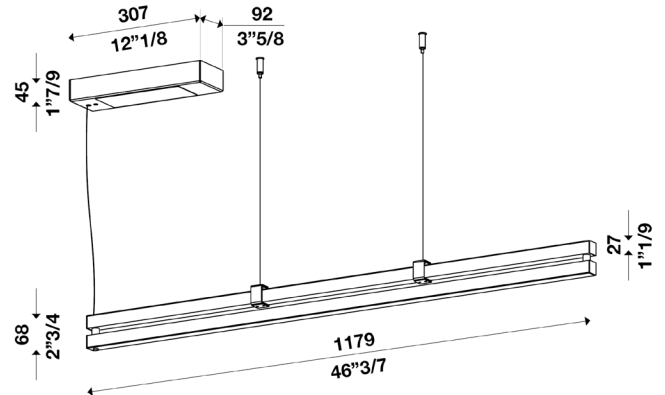

DOUBLE TROUBLE™ L031180

SUSPENSION - 46.4"

TYPE:

PROJECT NAME:

Technical data

	LED
Light emission direction	direct and indirect lighting
Power	41 W
Lumens	6437 lm
Color Temp	2700K, 3000K, 4000K
CRI	80, 90 CRI

Technical drawing

Comes with 6' suspension aircraft cables. Custom cable lengths also available.

Finishes casing

Material aluminum

Canopy

Diameter (Ø) 307 x 92 mm - 12" 1/8 x 3" 5/8 inch
 Height 45 mm - 1" 7/9 inch

Technical drawing

Size ref. image mm - inch

Comes with 6' suspension aircraft cables. Custom cable lengths also available.

Finishes casing

Material aluminum

Canopy

Diameter (Ø) 307 x 92 mm - 12" 1/8 x 3" 5/8 inch
 Height 45 mm - 1" 7/9 inch