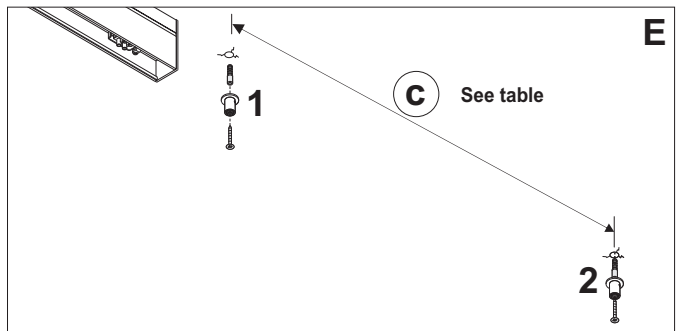

EXTRA™

INSTALLATION INSTRUCTIONS

TYPE:

PROJECT NAME:

art. 1560

SPECIFICATION SHEET

LEDODOLOGY®

A Luminart® BRAND

WWW.LEDOLOGY.COM