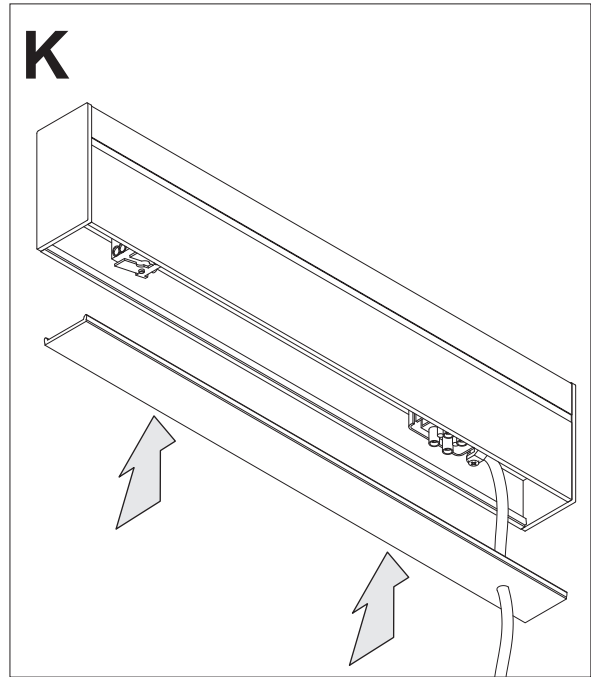

EXTRA™

INSTALLATION INSTRUCTIONS

TYPE:

PROJECT NAME:

SPECIFICATION SHEET