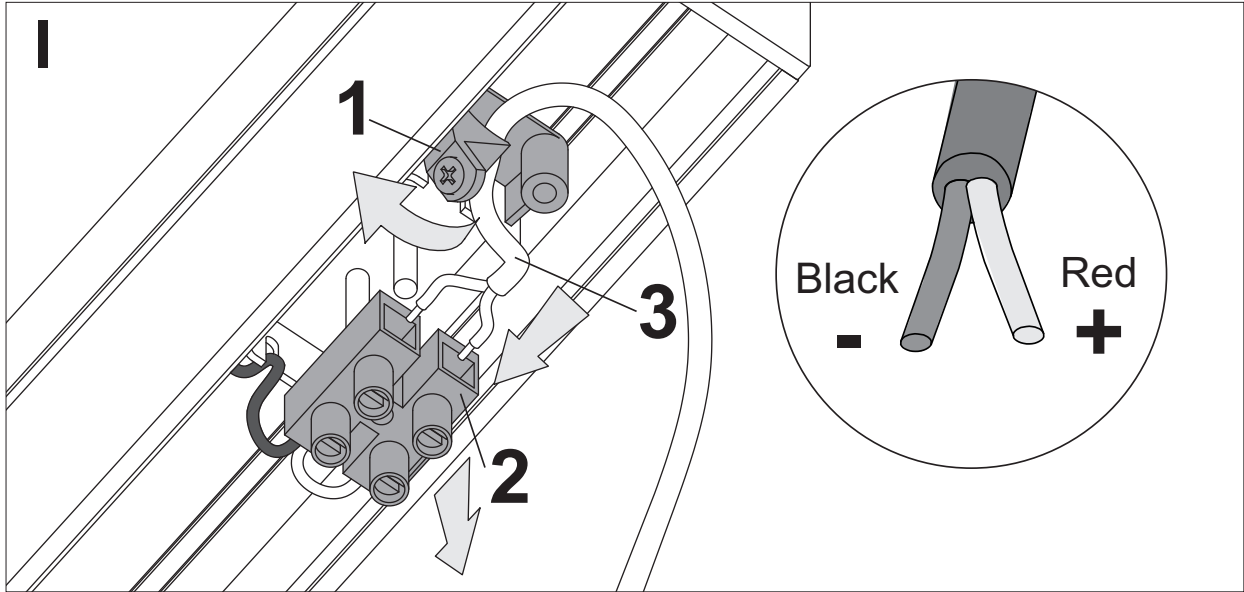

EXTRA™

INSTALLATION INSTRUCTIONS

TYPE:

PROJECT NAME:

SPECIFICATION SHEET