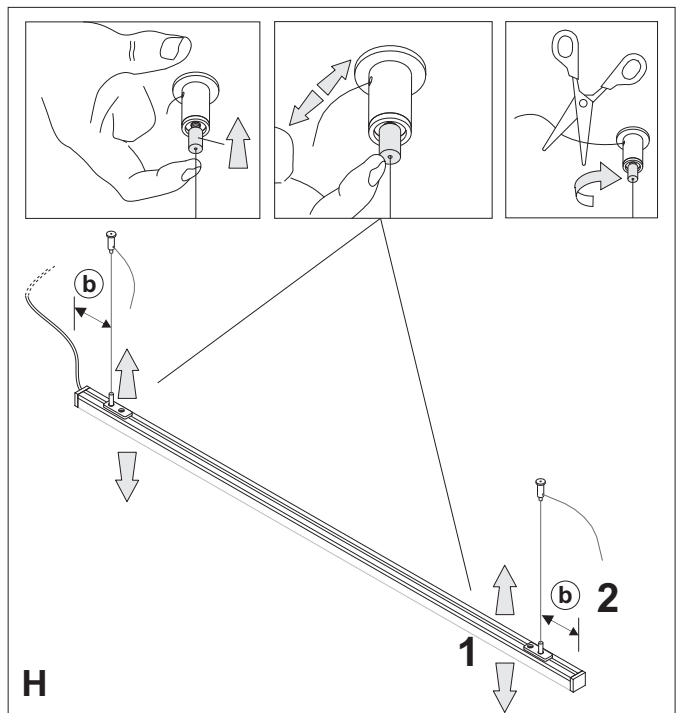

EXTRA™

INSTALLATION INSTRUCTIONS

TYPE:

PROJECT NAME:

art. 1560

SPECIFICATION SHEET

LEDODOLOGY®

A Luminart® BRAND

WWW.LEDOLOGY.COM