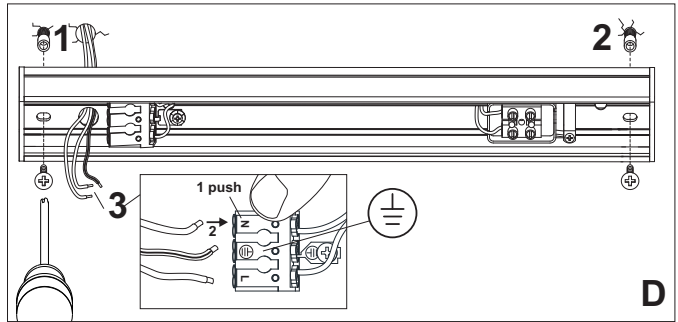

EXTRA™

INSTALLATION INSTRUCTIONS

TYPE:

PROJECT NAME:

art. 1560

SPECIFICATION SHEET

LEDODOLOGY®

A Luminart® BRAND

WWW.LEDOLOGY.COM