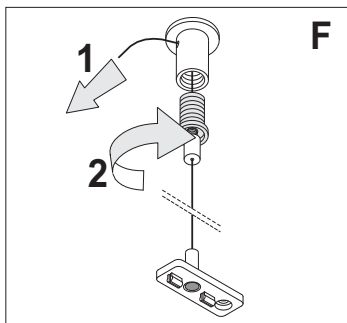

EXTRA™

INSTALLATION INSTRUCTIONS

TYPE:

PROJECT NAME:

art. 1560

SPECIFICATION SHEET

LEDODOLOGY®

A Luminart® BRAND

WWW.LEDOLOGY.COM