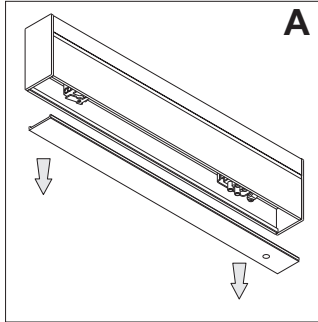

EXTRA™

INSTALLATION INSTRUCTIONS

TYPE:

PROJECT NAME:

art. 1560

SPECIFICATION SHEET

LEDODOLOGY®

A Luminart® BRAND

WWW.LEDOLOGY.COM