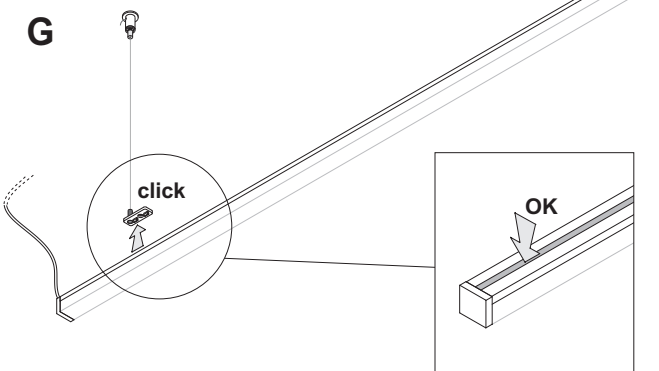

EXTRA™

INSTALLATION INSTRUCTIONS

TYPE:

PROJECT NAME:

art. 1560

SPECIFICATION SHEET

LEDODOLOGY®

A Luminart® BRAND

WWW.LEDOLOGY.COM