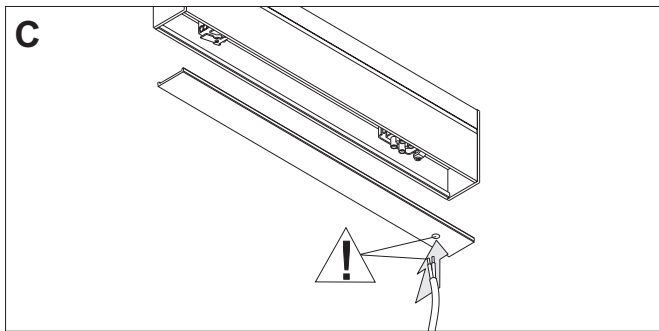

EXTRA™

INSTALLATION INSTRUCTIONS

TYPE:

PROJECT NAME:

art. 1560

SPECIFICATION SHEET

LEDODOLOGY®

A Luminart® BRAND

WWW.LEDOLOGY.COM