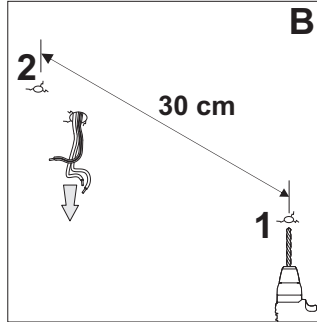

EXTRA™

INSTALLATION INSTRUCTIONS

TYPE:

PROJECT NAME:

art. 1560

SPECIFICATION SHEET

LEDODOLOGY®

A Luminart® BRAND

WWW.LEDOLOGY.COM