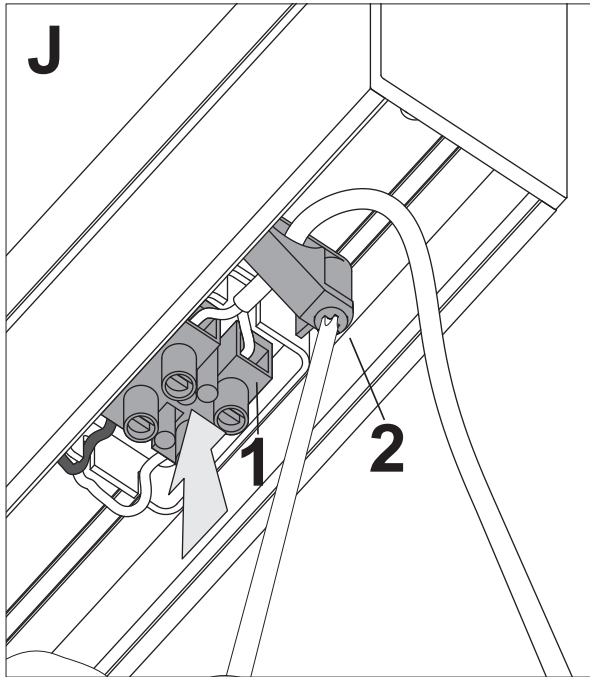

EXTRA™

INSTALLATION INSTRUCTIONS

TYPE:

PROJECT NAME:

SPECIFICATION SHEET