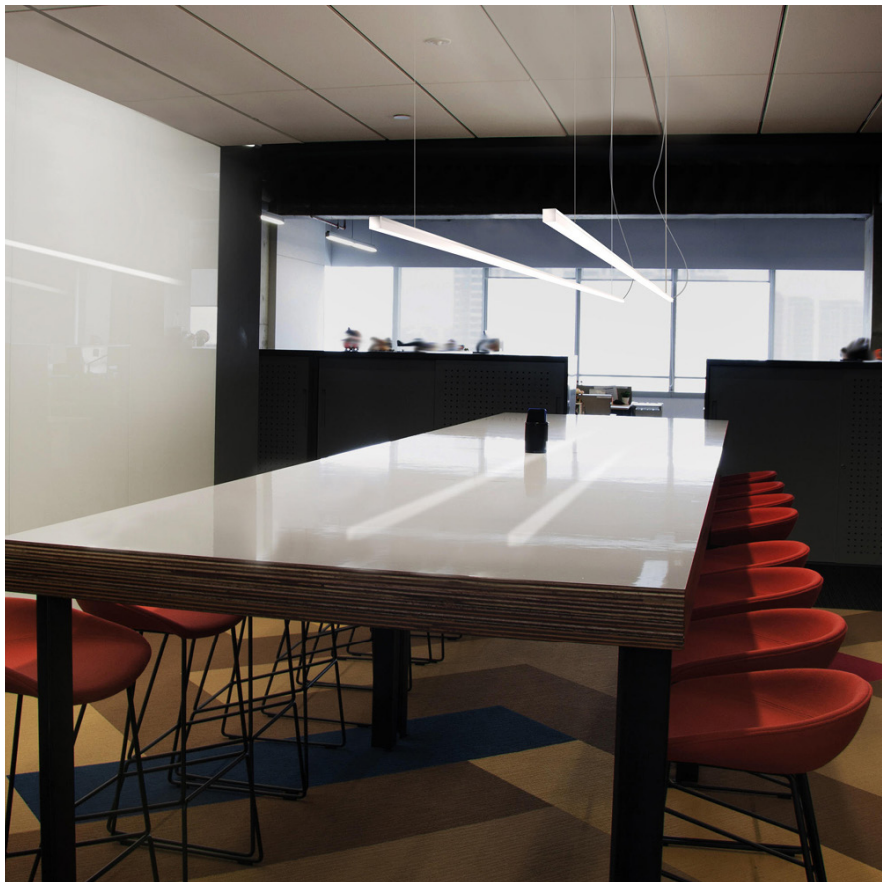

Installation note: comes with 4.5" square backplate to cover junction box