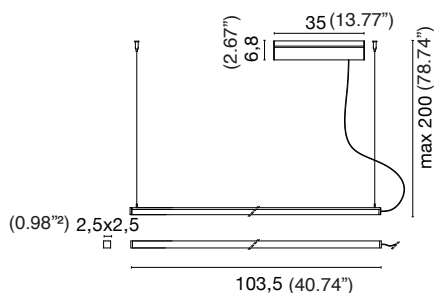

## MODULAR SUSPENSION

TYPE:

PROJECT NAME:

**L671560** 1,5 kg

**.01** White

**/W** LED 15W 2000lm 4000K CRI>90

**/WW** LED 15W 1900lm 3000K CRI>90

**/XW** LED 15W 1780lm 2700K CRI>90

Installation note: comes with 4.5" square backplate to cover junction box

### CUSTOM SIZES - Available lengths on request.

	cm.	watt	2700K (XW)	lm	3000K (WW)	lm	4000K (W)	lm
**	103,5	15W	1560.01/XW	1780	1560.01/WW	1900	1560.01/W	2000
	123,5	18W	A1560.01/120/XW	2136	A1560.01/120/WW	2280	A1560.01/120/W	2400
	143,5	21W	A1560.01/140/XW	2492	A1560.01/140/WW	2660	A1560.01/140/W	2800
	163,5	24W	A1560.01/160/XW	2848	A1560.01/160/WW	3040	A1560.01/160/W	3200
	183,5	27W	A1560.01/180/XW	3204	A1560.01/180/WW	3420	A1560.01/180/W	3600
	203,5	30W	A1560.01/200/XW	3560	A1560.01/200/WW	3800	A1560.01/200/W	4000
	223,5	33W	A1560.01/220/XW	3916	A1560.01/220/WW	4180	A1560.01/220/W	4400
	243,5	36W	A1560.01/240/XW	4272	A1560.01/240/WW	4560	A1560.01/240/W	4800
	263,5	39W	A1560.01/260/XW	4628	A1560.01/260/WW	4940	A1560.01/260/W	5200
	283,5	42W	A1560.01/280/XW	4984	A1560.01/280/WW	5320	A1560.01/280/W	5600
	303,5	45W	A1560.01/300/XW	5340	A1560.01/300/WW	5700	A1560.01/300/W	6000

\*\* Standard catalogue item 1 cm = 0.3937 inches

SPECIFICATION SHEET