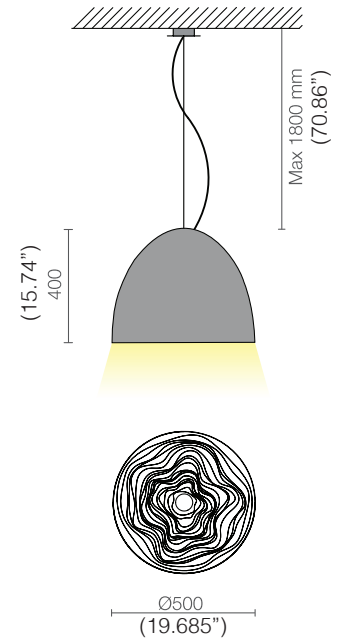

## FURÀ

L8614 30W LED 3000K 3750LM

Hanging lamp for direct light with an housing from epoxy powder coated finish aluminium stabilized with UV rays and with an interior in opal white thermoformed polycarbonate. Provided with cables for suspension in galvanised steel with a 1.2 mm diameter, 180 cm of three wire electrical cable 3x1 mm<sup>2</sup> and a ceiling attachment in painted steel. The degree of protection against the penetration of dust, solid objects and liquids is IP40.

 Glossy black

 Frosted white RAL 9003

IP40

SPECIFICATION SHEET

 LEDOLGY®

WWW.LEDOLOGY.COM