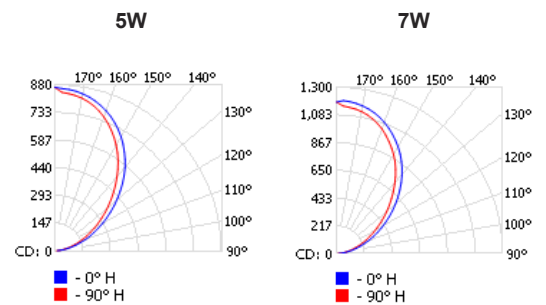

Fusion comes with the following number of 5' aircraft suspension cables included:

Length	Number of Cables
2'	2
3'	2
4'	2
6'	2
8'	2
10'	2
16'	4

Installation Note: Fixture is supplied with 6" x 6" driver canopy

LIGHT OUTPUT DATA

	LOAD	3000K	
	W/ft	lm/ft	lm/W
5W (Base output)	5 W/ft	510	102
7W (Medium output)	7 W/ft	710	94

3000K

MULTIPLIER TABLE

Color options	Multiplier
3000K - 85CRI	1
3500K - 85CRI	1,09
4000K - 85CRI	1,19