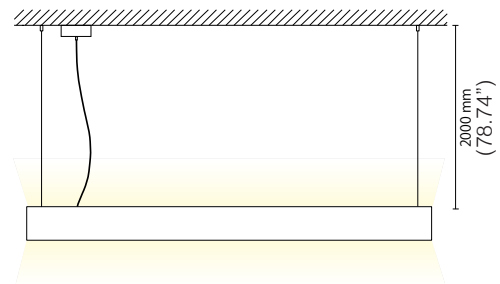

	LENGTH
<p>Pendant</p>	2' 24"
	3' 36"
	4' 48"
	6' 72"
	8' 96"
	10' 117"
	16' 96" 96"

For other lengths contact factory
All fixtures are supplied with five (5) feet aircraft cables as standard.

SUSPENSION CABLE DATA

Fusion comes with the following number of 5' aircraft suspension cables included:

Length	Number of Cables
2'	2
3'	2
4'	2
6'	2
8'	2
10'	2
16'	4

Installation Note: Fixture is supplied with 6" x 6" driver canopy