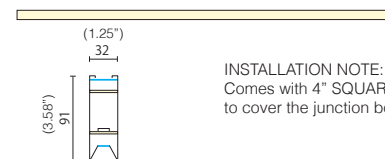

/DIMM3 dimmerabile switch-DIM

\*double switch, \*\*code per meter

mm	CODE
(13") 330	L25A9-616.2.028...
(22.87") 581	L25A9-616.2.056...
(33.9") 861	L25A9-616.2.084...*
(44.9") 1141	L25A9-616.2.112...*

INSTALLATION NOTE:  
Comes with 4" SQUARE backplate  
to cover the junction box