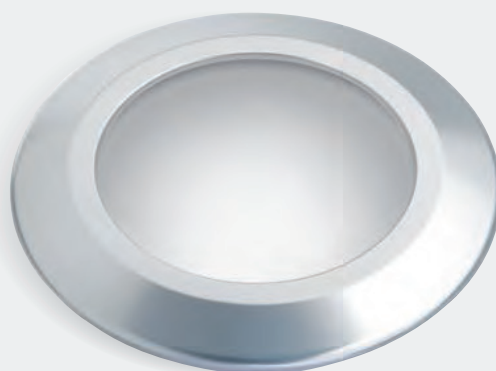

MODEL # FINISH LED COLOUR OPTIC WATTAGE DRIVER VOLTAGE

Faretto da incasso a pavimento/ parete, ideale per l'illuminazione di giardini, marciapiedi, vialetti e gradini.

Recessed floor/ wall spotlight, ideal for the lighting of gardens, sidewalks, paths and steps.

Materiale	Corpo in alluminio anticorrosivo anodizzato o in acciaio inox lavorato o satinato Vetro temperato sabbatiato N° 3 finiture standard
N° Led	4 x 1/2W + 1 x 0,25W
Potenza assorbita	4/8W
Collegamento	In parallelo rispettando le polarità
Cablaggio	Fornito con 50 cm di cavo in neoprene e pressacavo
Installazione	- Cartongesso/legno per interferenza tramite o-ring (forniti) o con molle (<i>non incluse</i>) - Muratura con cassaforma (<i>non inclusa</i>)
Alimentatore	(<i>non inclusa</i>) 24V dc p. 427
Accessori	Molla cod. ML060 p. 402 Cassaforma cod. CA081 p. 400
Fotometrie	p. 406
Note	Equipaggiato con D.O.B. System LED di cortesia blu

Material	Body made of anticorrosive anodized aluminium or worked/satinized stainless steel Tempered satinized glass No. 3 standard finishings
Led no.	4 x 1/2W + 1 x 0,25W
Power absorption	4/8W
Connection	Parallel connection respecting polarities
Wiring	Provided with 50 cm long bipolar neoprene cable + cable gland
Installation	- On the ceiling/ wood through o-ring (included) or springs (<i>not included</i>) - On brickwork with housing box (<i>not included</i>)
Power supply	(<i>not included</i>) 24V dc p. 427
Accessories	Spring code ML060 p. 402 Housing box code CA081 p. 400
Photometries	p. 406
Note	Equipped with D.O.B. System and blue courtesy LED

giunome R

IP68NP CE F III Finish: A kg 0,400 R-Finish: LS kg 0,600 kg 500 ø mm 80 WP

CODE	OPTIONS	SUPPLY	N°LED	LED COLOUR	OPTICS	WATT	FINISHING	DIMMER
L6GIU
	R Round	V CV	4	1 6000°K 2 4000°K 3 3000°K W 2700°K 4 Red 5 Green 6 Blue	4 120°	1 2	A Anod. alu. I Worked steel S Satinized steel	D Dimmer