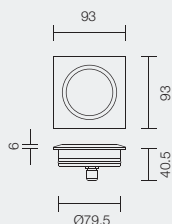

giunome Q

IP68NP CE F III Finish: A kg 0,400 kg 500 ø mm 80 WP

CODE	OPTIONS	SUPPLY	N°LED	LED COLOUR	OPTICS	WATT	FINISHING	DIMMER
L6GIU	...	...	...	...	...	...	...	...
	Q Square	V CV	4	1 6000°K 2 4000°K 3 3000°K W 2700°K 4 Red 5 Green 6 Blue	4 120°	1 2	A Anod. alu.	D Dimmer