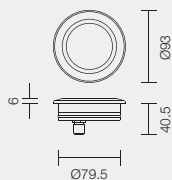

Materiale	Corpo in alluminio anticorrosivo anodizzato o in acciaio inox lavorato o satinato Vetro temperato sabbatiato N° 3 finiture standard
N° Led	4 x 1/2W + 1 x 0,25W
Potenza assorbita	4/8W
Collegamento	In parallelo rispettando le polarità
Cablaggio	Fornito con 50 cm di cavo in neoprene e pressacavo
Installazione	- Cartongesso/legno per interferenza tramite o-ring (forniti) o con molle (<i>non incluse</i>) - Muratura con cassaforma (<i>non inclusa</i>)
Alimentatore	(<i>non inclusa</i>) 24V dc p. 427
Accessori	Molla cod. ML060 p. 402 Cassaforma cod. CA081 p. 400
Fotometrie	p. 406
Note	Equipaggiato con D.O.B. System LED di cortesia blu

Material	Body made of anticorrosive anodized aluminium or worked/satinized stainless steel Tempered satinized glass No. 3 standard finishings
Led no.	4 x 1/2W + 1 x 0,25W
Power absorption	4/8W
Connection	Parallel connection respecting polarities
Wiring	Provided with 50 cm long bipolar neoprene cable + cable gland
Installation	- On the ceiling/ wood through o-ring (included) or springs (<i>not included</i>) - On brickwork with housing box (<i>not included</i>)
Power supply	(<i>not included</i>) 24V dc p. 427
Accessories	Spring code ML060 p. 402 Housing box code CA081 p. 400
Photometries	p. 406
Note	Equipped with D.O.B. System and blue courtesy LED

giunome R

IP68NP CE F III Finish: A kg 0,400 R-Finish: LS kg 0,600 kg 500 ø mm 80 WP

CODE	OPTIONS	SUPPLY	N°LED	LED COLOUR	OPTICS	WATT	FINISHING	DIMMER
L6GIU
	R Round	V CV	4	1 6000°K 2 4000°K 3 3000°K W 2700°K 4 Red 5 Green 6 Blue	4 120°	1 2	A Anod. alu. I Worked steel S Satinized steel	D Dimmer

giunome Q

IP68NP CE F III Finish: A kg 0,400 kg 500 ø mm 80 WP

CODE	OPTIONS	SUPPLY	N°LED	LED COLOUR	OPTICS	WATT	FINISHING	DIMMER
L6GIU
	Q Square	V CV	4	1 6000°K 2 4000°K 3 3000°K W 2700°K 4 Red 5 Green 6 Blue	4 120°	1 2	A Anod. alu.	D Dimmer