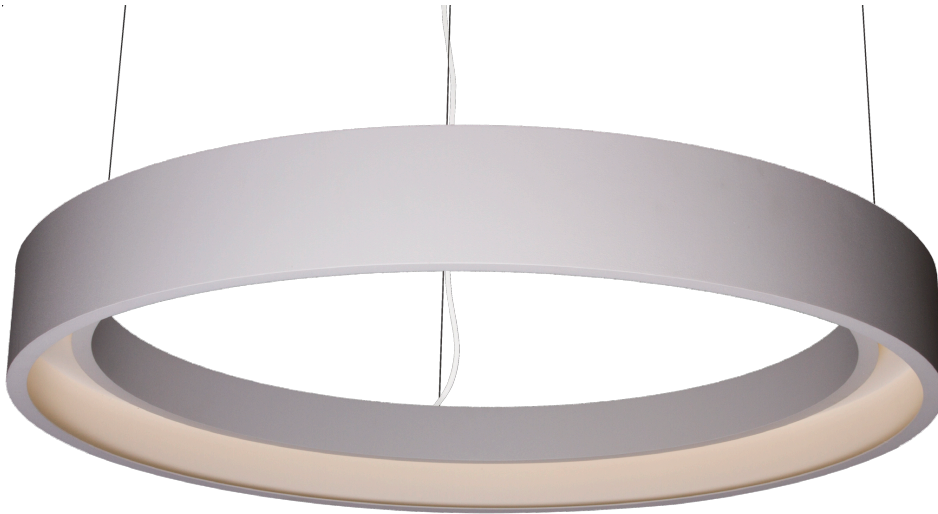

HOOP™ 950

Suspension LED

TYPE:

PROJECT NAME:

MODEL #	FINISH	LED COLOR	OPTIC	DRIVER	VOLTAGE
---------	--------	-----------	-------	--------	---------

hoop 950 hanging LED 16W 3000K

white painted

T78H1DWL

T78H4DWL

“hoop” is a LED luminaire that stands out by its monumental and architectural design. The technologies that are used are adapted to the simplicity of the ring-shaped luminaire. A flexible LED strip is mounted invisibly inside the steel ring creating a diffuse and soft illumination.

Hoop is a real eye catcher that functions -in its highest capacity- as general lighting as well.

Hoop is finished in a matte white paint, available in 16W, 45W or 90W and can also be equipped with RGB full-color LED's including a handy remote control.

white painted T78C8DWL

“hoop” is a LED luminaire that stands out by its monumental and architectural design. The technologies that are used are adapted to the simplicity of the ring-shaped luminaire. A flexible LED strip is mounted invisibly inside the steel ring creating a diffuse and soft illumination.