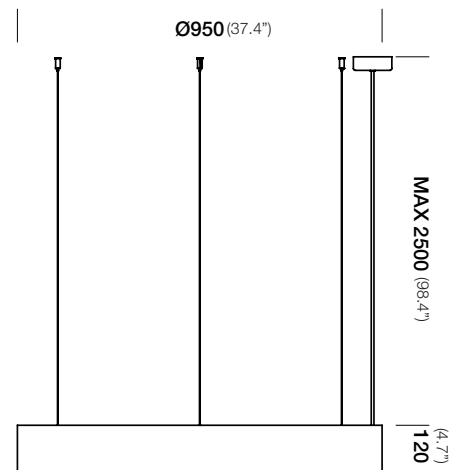

HOOP™ 950

Suspension LED

TYPE:

PROJECT NAME:

MODEL #	FINISH	LED COLOR	OPTIC	DRIVER	VOLTAGE
---------	--------	-----------	-------	--------	---------

hoop 950 hanging LED 16W 3000K

white painted

T78H1DWL