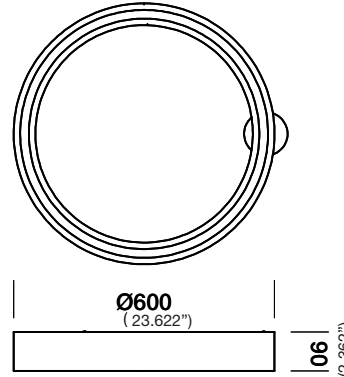

SPECIFICATION SHEET

LEDOLOGY®

WWW.LEDOLOGY.COM

HOOP™ SP600

Ceiling LED

TYPE:

PROJECT NAME:

MODEL #	FINISH	LED COLOR	OPTIC	DRIVER	VOLTAGE
---------	--------	-----------	-------	--------	---------