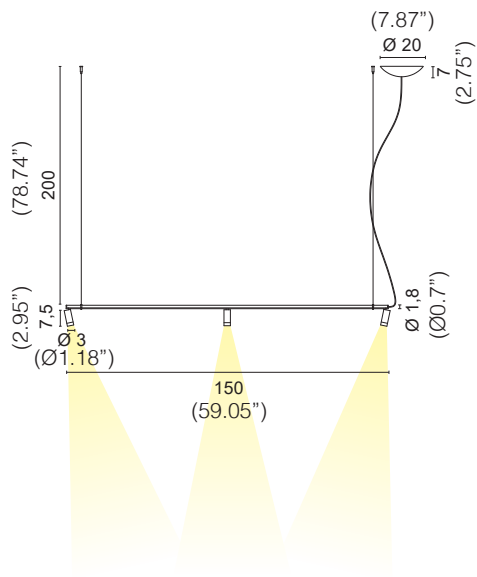

IRIS™

SUSPENSION

TYPE:

PROJECT NAME:

L671678

.01 White

.02 Black

Different optics on request

Color temperature	Light sources	lm
/W 4000K	LED 18.3W	2925lm
/WW 3000K	LED 18.3W	2817lm
/XW 2700K	LED 18.3W	2688lm

SPECIFICATION SHEET

ORDERING INFO

L671678

Model (Order Code)

Finish

LED

Driver Options

- 01 White
 02 Black

- 2700K
 3000K
 4000K

- 120V Phase Dimming
 120V 0-10V Dimming
 277V 0-10V Dimming

LEDODOLOGY®

A **Luminart** BRAND

WWW.LEDOLOGY.COM