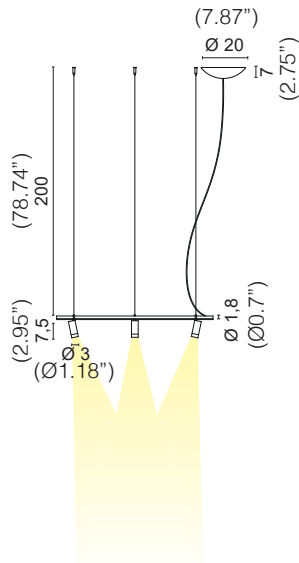

IRIS TONDA™

SUSPENSION

TYPE:

PROJECT NAME:

L671679

.01 White

.02 Black

Different optics on request

Color temperature	Light sources	lm
/W 4000K	LED 18.3W	2925lm
/WW 3000K	LED 18.3W	2817lm
/XW 2700K	LED 18.3W	2688lm

SPECIFICATION SHEET

ORDERING INFO

L671679

Model (Order Code)

Finish

LED

Driver Options