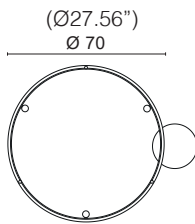

IRIS TONDA™

SUSPENSION

TYPE:

PROJECT NAME:

L671679

.01 White

.02 Black

Different optics on request

Color temperature	Light sources	lm
/W 4000K	LED 18.3W	2925lm
/WW 3000K	LED 18.3W	2817lm
/XW 2700K	LED 18.3W	2688lm

SPECIFICATION SHEET

ORDERING INFO

L671679

Model (Order Code)

Finish

LED

Driver Options