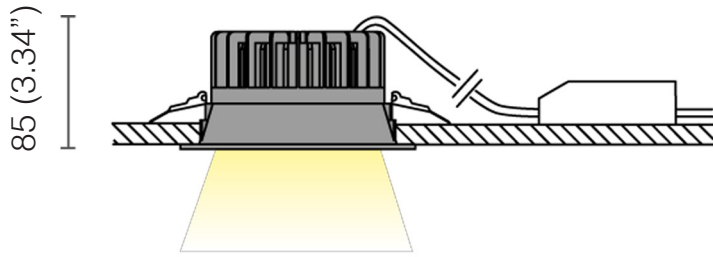

IVY™ FROST 145

RECESSED

TYPE:

PROJECT NAME:

Finish

Matt Black

Frosted White