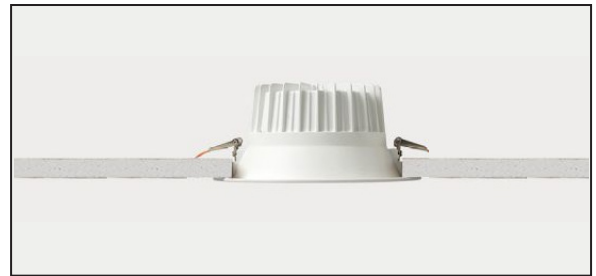

CODE	W	Lm (3000K)	Lifetime
L255651.18	18	2615	60.000h L80/B10
L255651.25	25	3530	60.000h L80/B10
L255651.33	33	4500	60.000h L80/B10
L255651.37	37	5165	60.000h L80/B10

100°

3000K / 4000K

43

>80

SDCM 3

EEI A+

RG 0

ORDERING INFO

Model (Order Code)	Finish Options	Optic Option	LED	Remote Driver
☐ L255651.18 18W ☐ L255651.25 25W ☐ L255651.33 33W ☐ L255651.37 33W	☐ 02: Matt Black ☐ 08: Frosted White	☐ 100: 100°	☐ 30: 3000K ☐ 40: 4000K	☐ 120V LTE ☐ 120-277V 0-10V

SPECIFICATION SHEET

LEDOLOGY®

A **Luminart** BRAND

WWW.LEDOLOGY.COM
Last updated: 09/16/24