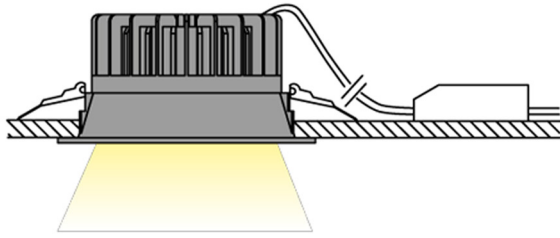

IVY™ FROST 190

RECESSED

TYPE:

PROJECT NAME:

105 (4.13")

Ø190 (7.48")

Ø170 (6.69")

Finish

Matt Black

Frosted White