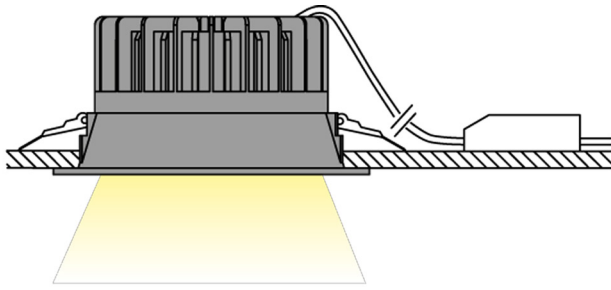

IVY™ FROST 230

RECESSED

TYPE:

PROJECT NAME:

115 (4.52")

Ø230 (9.05")

Ø195 (7.67")

Finish

Matt Black

Frosted White