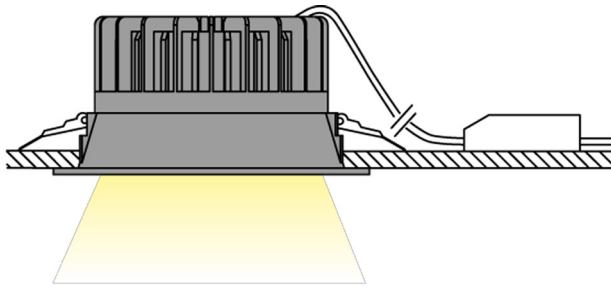

IVY™ TRANSPARENT 230

TYPE:

RECESSED

PROJECT NAME:

115 (4.52")

Ø230 (9.05")

Ø195 (7.67")

Finish

Matt Black

Frosted White