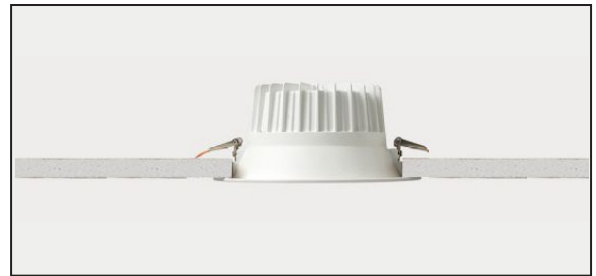

CODE	W	Lm (3000K)	Lifetime
L255650.18	18	2615	60.000h L80/B10
L255650.25	25	3530	60.000h L80/B10
L255650.33	33	4500	60.000h L80/B10
L255650.37	37	5165	60.000h L80/B10

90°

3000K / 4000K

43

>80

3

A+

0

ORDERING INFO

Model (Order Code)	Finish Options	Optic Option	LED	Remote Driver
○ L255650.18 18W	○ 02: Matt Black	○ 90: 90°	○ 30: 3000K	○ 120V LTE
○ L255650.25 25W	○ 08: Frosted White		○ 40: 4000K	○ 120-277V 0-10V
○ L255650.33 33W				
○ L255650.37 33W				

SPECIFICATION SHEET

LEDOLOGY®

A **Luminart** BRAND

WWW.LEDOLOGY.COM
Last updated: 09/16/24