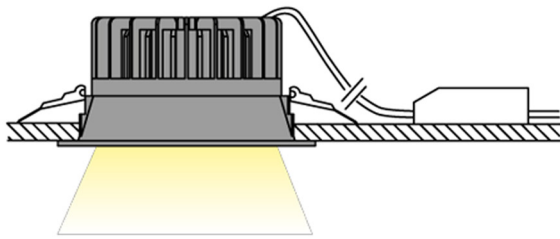

IVY™ TRANSPARENT 190

RECESSED

TYPE:

PROJECT NAME:

105 (4.13")

Ø190 (7.48")

Ø170 (6.69")

Finish

Matt Black

Frosted White