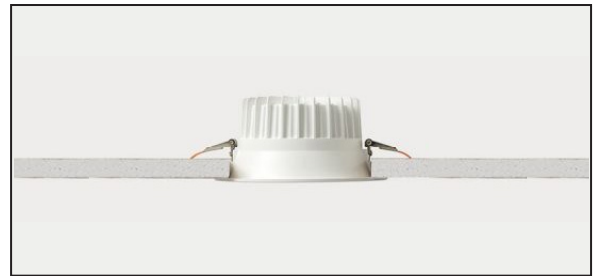

CODE	W	Lm (3000K)	Lifetime
L255648.18	18	2615	60.000h L80/B10
L255648.25	25	3530	60.000h L80/B10
L255648.33	33	4500	60.000h L80/B10

90°

3

3000K / 4000K

A+

43

0

>80

ORDERING INFO

Model (Order Code)	Finish Options	Optic Option	LED	Remote Driver
☐ L255648.18 18W	☐ 02: Matt Black	☐ 90: 100°	☐ 30: 3000K	☐ 120V LTE
☐ L255648.25 25W	☐ 08: Frosted White		☐ 40: 4000K	☐ 120-277V 0-10V
☐ L255648.33 33W				

SPECIFICATION SHEET

LEDOLOGY®

A **Luminart** BRAND

WWW.LEDOLOGY.COM
Last updated: 09/16/24