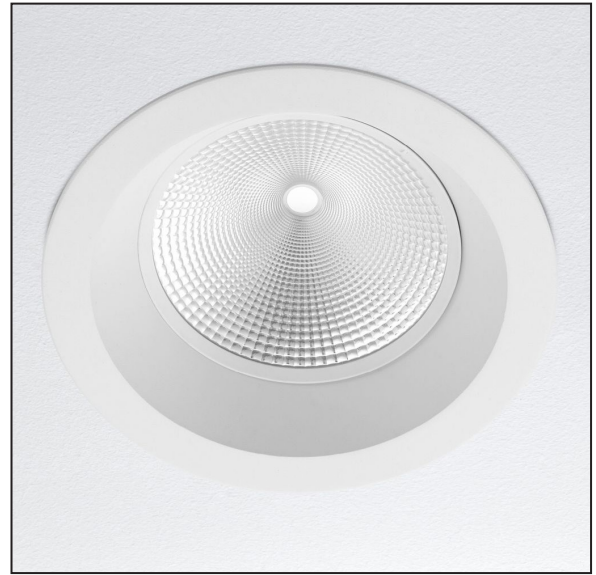

CODE	W	Lm (3000K)	Lifetime
L255650.18	18	2615	60.000h L80/B10
L255650.25	25	3530	60.000h L80/B10
L255650.33	33	4500	60.000h L80/B10
L255650.37	37	5165	60.000h L80/B10

90°

3000K / 4000K

43

>80

3

A+

0

ORDERING INFO

Model (Order Code)	Finish Options	Optic Option	LED	Remote Driver
○ L255650.18 18W	○ 02: Matt Black	○ 90: 90°	○ 30: 3000K	○ 120V LTE
○ L255650.25 25W	○ 08: Frosted White		○ 40: 4000K	○ 120-277V 0-10V
○ L255650.33 33W				
○ L255650.37 33W				

SPECIFICATION SHEET

LEDOLOGY®

A **Luminart** BRAND

WWW.LEDOLOGY.COM
Last updated: 09/16/24