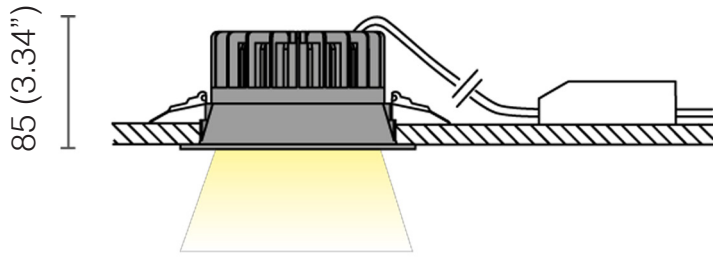

IVY™ TRANSPARENT 145

TYPE:

RECESSED

PROJECT NAME:

Ø145 (5.7")

Ø130 (5.11")

Finish

☒ Matt Black

☐ Frosted White