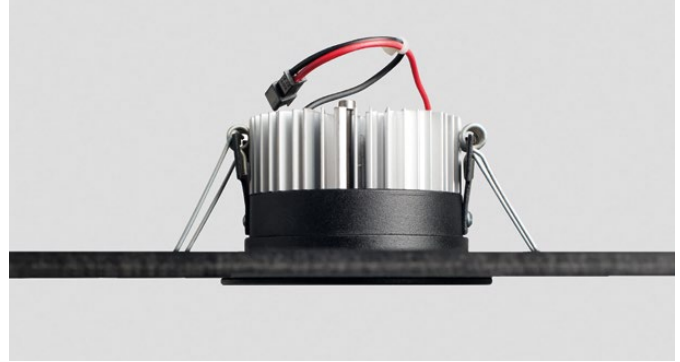

LA FAMILLE™

RECESSED SPOTLIGHT

TYPE:

PROJECT NAME:

La Famille

This family of recessed lights features consistent design and adjustable lighting angles. The three diameters and various light outputs make it possible to adjust the lighting performance to the particular needs and décor of the interior. La Famille's distinctive features are its simple and pure form and the universal shape, in line with the current trends in design.

RECESSED SPOTLIGHT

TYPE:

PROJECT NAME:

ADJUSTABLE LIGHTING ANGLE

The design of La Famille lights enables adjusting the lighting angle in the range from 8° to 40° (Moi) and 15° to 50° (the other lights in the family). The glass lenses, placed in a special ring, can be turned, which enables framing particular objects. The turning action is smooth while the framing adjustment resembles setting camera lens sharpness. The glass lens softens light and prevents its distortion.

EASY INSTALLATION

Fitting La Famille luminaires takes 15 minutes. It's enough to cut out an even hole of 75 mm in diameter, and the flange will cover any loss in the surface material. The application of springs pressing the luminaire to the ceiling surface allows fitting it to 2 to 25 mm panels. A special system of electrical couplings enables connecting the supply conductors to the power supply unit in a screw-less manner. The conductor can be repeatedly put in and out without compromising the operational safety and a risk of damaging the luminaire - it's enough to press the flexible outlet next to the socket.