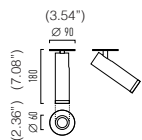

L38 PAPA R E IN W	40.3101.i66.	LED 6/12,8 W	A++	634/1114 lm	15-50°	2700 K CRI≥90	OPTION	350/700 mA
L38 PAPA R E IN NW	40.3101.i67.	LED 6/12,8 W	A++	634/1114 lm	15-50°	3000 K CRI≥90	OPTION	
L38 PAPA R E IN N	40.3101.i68.	LED 6/12,8 W	A++	677/1170 lm	15-50°	4000 K CRI≥90	OPTION	
L38 PAPA R E IN SNW	40.3101.G6B.	LED 12,3 W	A++	1080 lm	15-50°	3000 K CRI≥97	OPTION	350 mA
L38 PAPA R E IN SN	40.3101.G6C.	LED 12,3 W	A++	1146 lm	15-50°	4000 K CRI≥97	OPTION