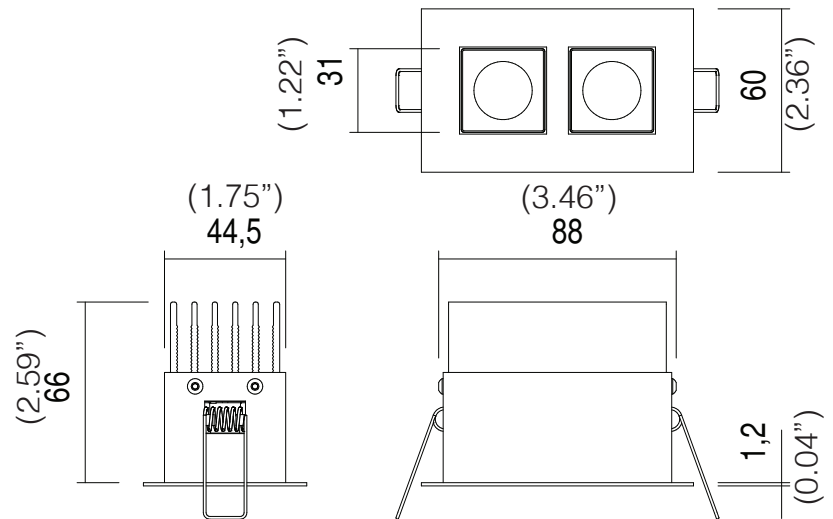

IP40

	SUPPLY	W	LM CRI>90	OPTICS	LED COLOR	CODE +	FINISH
	120Vac	12	1120	12°	2700 K	L0122321	.02 .05 .08
	120Vac	12	1200	12°	3000 K	L0122331	.02 .05 .08
	120Vac	12	1280	12°	4000 K	L0122341	.02 .05 .08
	120Vac	12	1120	28°	2700 K	L0122322	.02 .05 .08
	120Vac	12	1200	28°	3000 K	L0122332	.02 .05 .08
	120Vac	12	1280	28°	4000 K	L0122342	.02 .05 .08
	120Vac	12	1120	45°	2700 K	L0122323	.02 .05 .08
	120Vac	12	1200	45°	3000 K	L0122333	.02 .05 .08
	120Vac	12	1280	45°	4000 K	L0122343	.02 .05 .08

Finish Options

- .02** Matt white
- .05** Matt grey
- .08** Matt black

Power supply included
100 (3.93")

SPECIFICATION SHEET