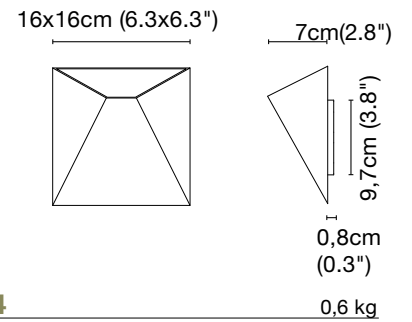

Led 6,5W 844lm 3000K

.01/WW .02/WW .35/WW