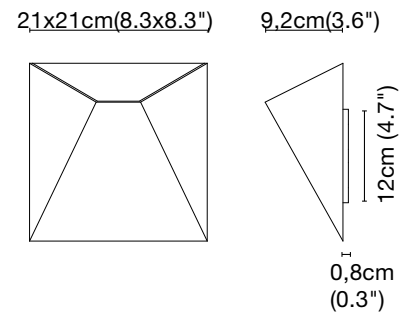

Led 9,8W 1111lm 3000K

.01/WW .02/WW .35/WW

VOLTAGE ☐ 120V ☐ 220V ☐ 277V