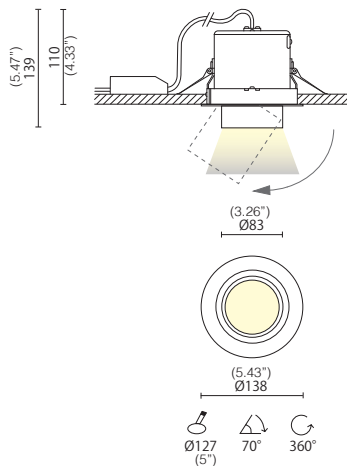

MIKE™ GRANDE

RECESSED LED

TYPE:

PROJECT NAME:

MIKE GRANDE

RECESSED

	36° (15° e 50° on request)
TC	3000K / 4000K
IP	23
CRI	93 (>80 on request)
EEL	A++
RG	1
08	Satin white
A	L25AN002.08 White ring L25AN002.13 Gold ring
D	Driver included

Mike Grande is a magnificent but discreet recessed light which can be pulled out and adjusted on both axis. It is made from die-cast aluminium and it is equipped with a Chip On Board technology high efficiency LED light source and a remote driver. The inner ring can be requested in black, gold or white. Its degree of protection against the penetration of dust, solid objects and liquids is IP23.

SPECIFICATION SHEET

CODE	W	Lm (3000K)
L25A5-679.12...	12	1540
L25A5-679.18...	18	2140

/DIMM2 DALI dimmer
/DIMM3 DIM-switch dimmer

LEDOLOGY®

WWW.LEDOLOGY.COM

MIKE™ GRANDE

RECESSED LED

TYPE: