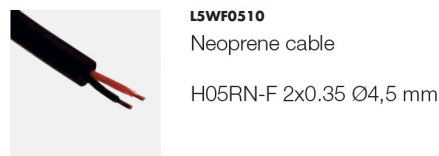

MINIBRITE™

OUTDOOR RECESSED LED

TYPE:

PROJECT NAME:

MODEL #	WATT	LED COLOUR	OPTICS	FINISH	VOLTAGE
---------	------	------------	--------	--------	---------

Minibrite 1.0

CE LED MARK IP68 kg 500 kg 0,20 IK 07

TECHNICAL DATA

Application	Ideal for pathways and marker lighting
Installation	Outdoor recessed spotlights; recessed floor spotlights
Mounting	With outer casing L5WC0201; spring-loaded ferrule accessory L5WG0300 for installation on panels, plasterboard
Material	Body and ferrule in Stainless Steel AISI316L, outer ferrule thickness 1.5mm, tempered glass
Finishes available	Stainless Steel
N° and type of LED	3 mid power LEDs
Nom. power consumption	0,5W; 0,6W; 1,2W

Power supply	12/24 Vdc; 12 Vac
Power supply unit	Not included
Connection	In parallel; wired with a 1.5m neoprene cable
Total Delivered Lumens	20 lm (3000K)
Optics	Diffused
LED colour	White: Warm White (2700K); Warm White (3000K); Natural White (4000K); Cool White (5000K)
IP	68
IK	07
UGR	-

POWER SUPPLY UNIT

0,6W - 12Vdc 1,2W - 24Vdc	N° MAX FIXTURES	PSU	IP	Page
	1...n	12 Vdc	20	479
	1...n	24 Vdc	20	479

OUTER CASINGS

ACCESSORIES

CABLES

SPECIFICATION SHEET

PHOTOMETRIC CURVES

LEDOLOGY®