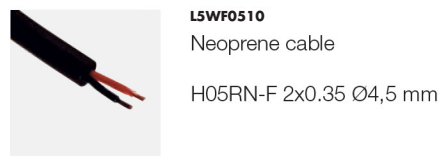

MINIBRITE™

OUTDOOR RECESSED LED

TYPE:

PROJECT NAME:

MODEL #	WATT	LED COLOUR	OPTICS	FINISH	VOLTAGE

Minibrite 1.0

CE LED MARK IP68 kg 500 kg 0,20 IK 07

Ø 30x70 mm

0,5W 12Vac - 0,6W 12Vdc - 1,2W 24Vdc

L5MB1000 | Stainless Steel

LED COLOUR | OPTIC

1. **0** - Cool White 5000K
   - **5** - Warm White 3000K
   - **9** - Natural White 4000K
   - **F** - Warm White 2700K
2. **D** - Diffused

TECHNICAL DATA

Application	Ideal for pathways and marker lighting
Installation	Outdoor recessed spotlights; recessed floor spotlights
Mounting	With outer casing L5WC0201; spring-loaded ferrule accessory L5WG0300 for installation on panels, plasterboard
Material	Body and ferrule in Stainless Steel AISI316L, outer ferrule thickness 1.5mm, tempered glass
Finishes available	Stainless Steel
N° and type of LED	3 mid power LEDs
Nom. power consumption	0,5W; 0,6W; 1,2W

Power supply	12/24 Vdc; 12 Vac
Power supply unit	Not included
Connection	In parallel; wired with a 1.5m neoprene cable
Total Delivered Lumens	20 lm (3000K)
Optics	Diffused
LED colour	White: Warm White (2700K); Warm White (3000K); Natural White (4000K); Cool White (5000K)
IP	68
IK	07
UGR	-

POWER SUPPLY UNIT

0,6W - 12Vdc 1,2W - 24Vdc	N° MAX FIXTURES	PSU	IP	Page
	1...n	12 Vdc	20	479
	1...n	24 Vdc	20	479

OUTER CASINGS

ACCESSORIES

CABLES

SPECIFICATION SHEET

PHOTOMETRIC CURVES