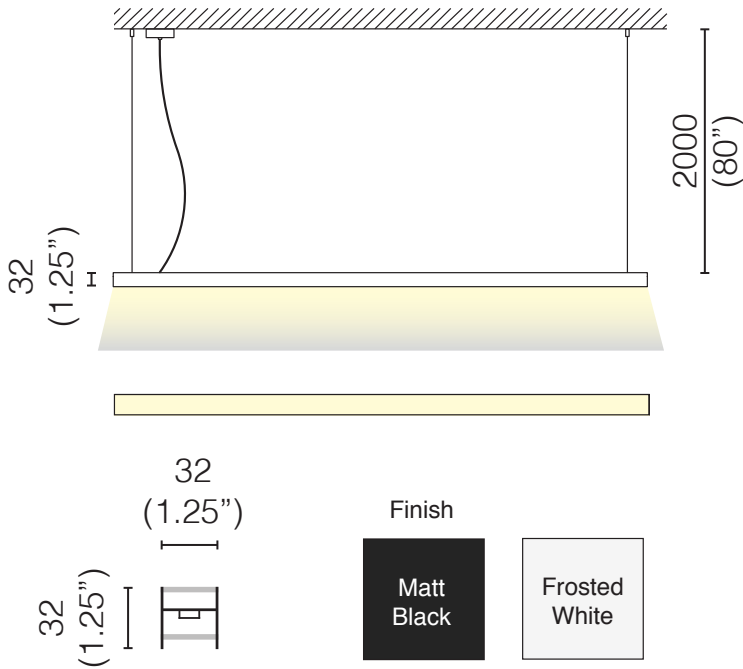

### Mounting:

Supplied with 80" (2000mm) long suspension aircraft cable (standard) and canopy. To be installed on a standard 4" octagonal junction box. Custom cable length on request (Please specify).

CODE	W	Length [mm / inches]	Lm (3000K)
<b>L25A8-610.33</b>	33	1108 (43.62")	3300
<b>L25A8-610.46</b>	46	1608 (63.3")	4800
<b>L25A8-610.54</b>	54	1908 (75.11")	5700
<b>L25A8-610.70</b>	70	2508 (98.74")	7500
<b>L25A8-610.76</b>	76	2808 (110.55")	8400