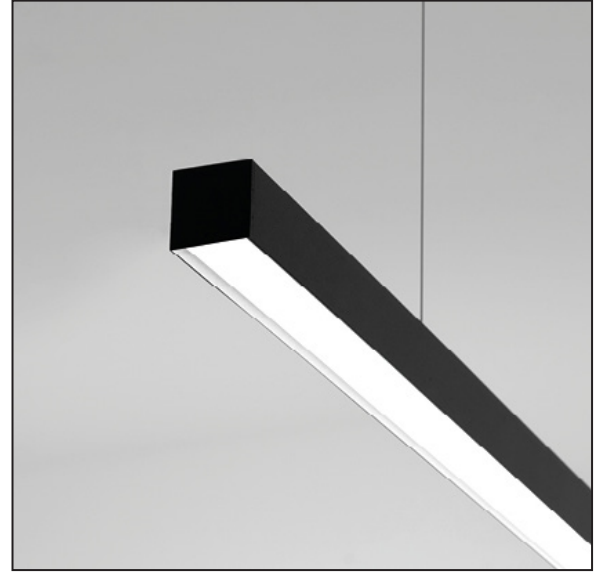

# MINILINE™

SUSPENSION

TYPE:

PROJECT NAME:

SPECIFICATION SHEET

**LEDOLOGY**®

A **Luminart** BRAND

WWW.LEDOLOGY.COM  
Last updated: 09/26/24

### Mounting:

Supplied with 80" (2000mm) long suspension aircraft cable (standard) and canopy. To be installed on a standard 4" octagonal junction box. Custom cable length on request (Please specify).

CODE	W	Length [mm / inches]	Lm (3000K)
<b>L25A8-610.33</b>	33	1108 (43.62")	3300
<b>L25A8-610.46</b>	46	1608 (63.3")	4800
<b>L25A8-610.54</b>	54	1908 (75.11")	5700
<b>L25A8-610.70</b>	70	2508 (98.74")	7500
<b>L25A8-610.76</b>	76	2808 (110.55")	8400