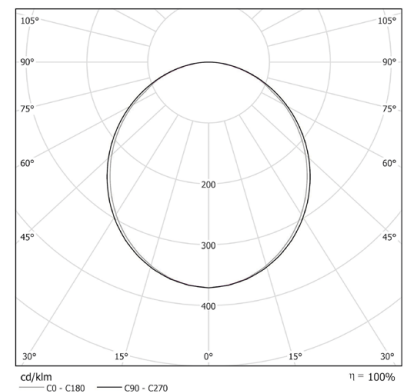

CODE		W	lm	inches
L1271PG48L4HP		48W 4000K	4752	44.29
L1271PG60L4HP		60W 4000K	5940	55.31
L1271PG72L4HP		72W 4000K	7128	66.34
CODE		W	lm	inches
L1271PG48L3HP		48W 3000K	4560	44.29
L1271PG60L3HP		60W 3000K	5700	55.31
L1271PG72L3HP		72W 3000K	6480	66.34