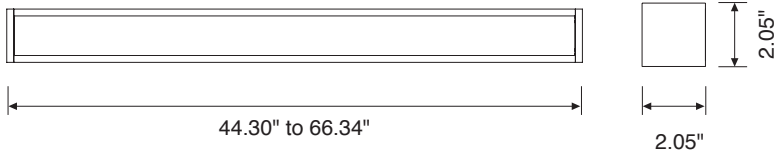

OVVIO LED™ PG HIGH POWER

OPTIC

PMMA diffuser for a soft emission with no shadow evident.

IP 40 A++