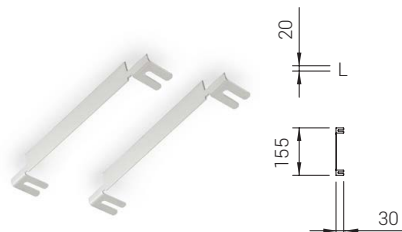

OVVIO LED RECESSED ACCESSORIES

- **L1271PL1125:** for 24W (LP) / 48W (HP)
- **L1271PL1405:** for 30W (LP) / 60W (HP)
- **L1271PL1685:** for 36W (LP) / 72W (HP)
- **L1271PL2805:** for 60W (LP)
- **L1271PL3085:** for 66W (LP)

L1271AAPIL

Header kit for recessed continuous rows.

Side aluminum profiles for recessed installation in continuous line.
Each item code consists of no. 2 aluminum profiles, connection plates and spacers.

W	24LP/48HP	30LP/60HP	36LP/72HP	60LP	66LP
mm	1140	1420	1700	2820	3100

	108