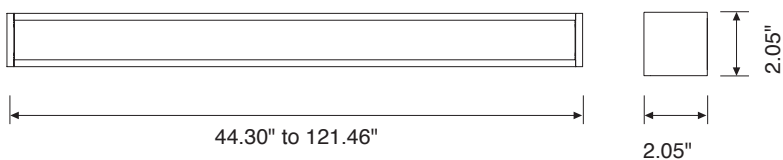

OVVIO LED™ PG LOW POWER

OPTIC PMMA diffuser for a soft emission with no shadow evident.

IP 40 A++