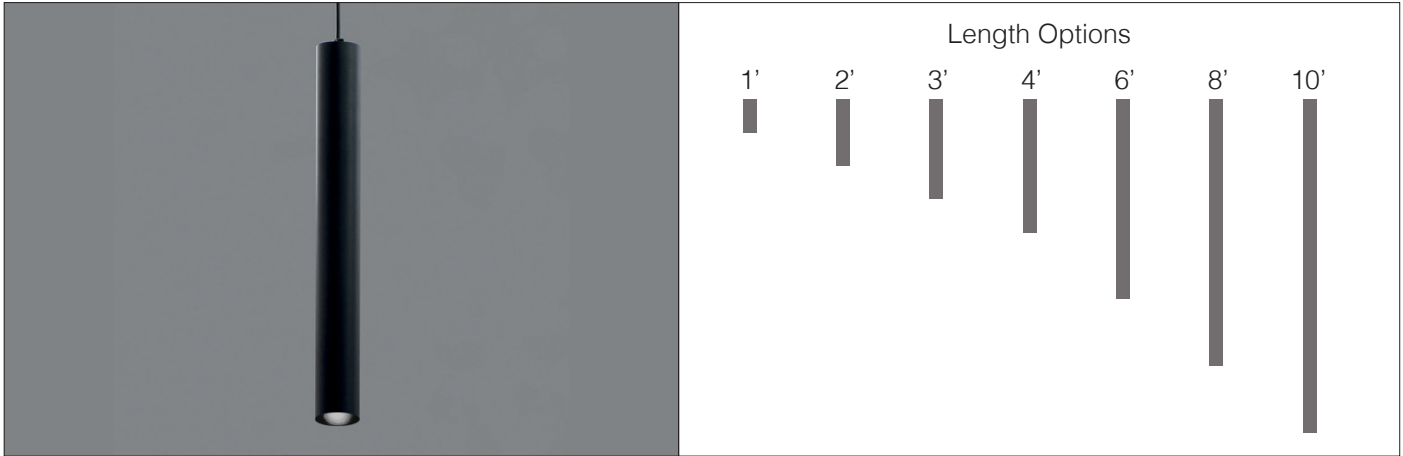

SUSPENDX™

SUSPENSION

TYPE:

PROJECT NAME:

ORDERING INFO

Model	Length	Direct	LED	Body Finish	Dimming	Voltage
<input type="radio"/> SUSPENDX	<input type="radio"/> 01: 1'	<input type="radio"/> 3W	<input type="radio"/> 27K (2700K)	<input type="radio"/> Black	<input type="radio"/> LTE (Leading/ Trailing Edge Dim)	<input type="radio"/> 120V
	<input type="radio"/> 02: 2'		<input type="radio"/> 30K (3000K)	<input type="radio"/> White		
	<input type="radio"/> 03: 3'		<input type="radio"/> 40K (4000K)	<input type="radio"/> Custom		
	<input type="radio"/> 04: 4'					
	<input type="radio"/> 06: 6'					
	<input type="radio"/> 08: 08'					
	<input type="radio"/> 10: 10'					
	<input type="radio"/> C: Custom					

SPECIFICATIONS

Design

Slim profile pendant luminaire providing direct lighting.

Construction

Housing: Extruded aluminum.
Canopy: Die-cast aluminum.

Light Source

LED module, 80CRI.

Optics

Flood beam.

Electrical

3W power input.
High efficiency electronic power supply, rated 50,000 hours 120.

Dimming

Leading/Trailing Edge dimming.

Mounting

Supplied with 5' aircraft cable. To be installed on standard 4" junction box.