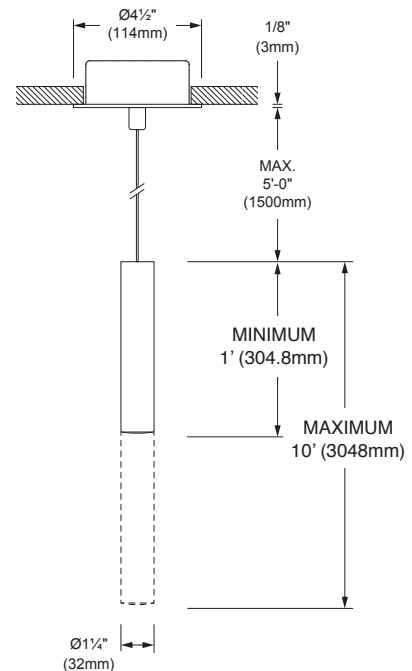

Finish

Available in white, black or custom finish option.

SIDE VIEW

SPECIFICATION SHEET

LEDOLOGY®

WWW.LEDOLOGY.COM

A **Luminart** BRAND