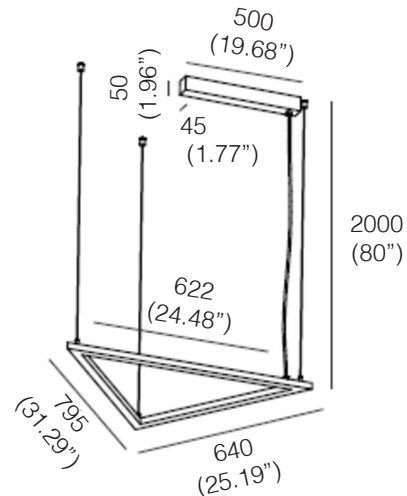

Input [W]	20W	40W
Lum. flux of light source [lm]	2000 lm	4000 lm