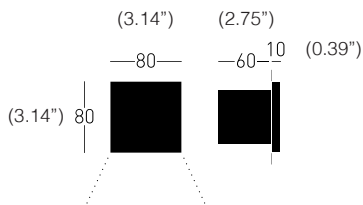

SPY™ FLOOD

WALL RECESSED

TYPE:

PROJECT NAME:

WALL MOUNTED

The Spy line of luminaires were designed to be used alongside each other. They will work perfectly in interiors as sources of floor lighting, night time lighting for stairs, and as decoration. The installation method is determined by the lighting direction.

Decorative illumination of stairs at home, as well as in offices and restaurants.

ORDERING INFO

Model	Finish	Output	LED	Voltage	Dimming
<input type="radio"/> L3803.2101 (Flood beam)	<i>See below</i>	<input type="radio"/> LED 2.2W	<input type="radio"/> 27K (2700K) <input type="radio"/> 30K (3000K) <input type="radio"/> 40K (4000K)	<input type="radio"/> 120V <input type="radio"/> 277V	<input type="radio"/> LTE (Leading/Trailing Edge Dim) <input type="radio"/> 010V (0-10V)