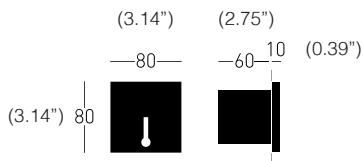

ORDERING INFO

Model	Finish	Output	LED	Voltage	Dimming
☐ L3803.2102 (Narrow beam)	<i>See below</i>	☐ LED 2.2W	☐ 27K (2700K) ☐ 30K (3000K) ☐ 40K (4000K)	☐ 120V ☐ 277V	☐ LTE (Leading/Trailing Edge Dim) ☐ 010V (0-10V)

FINISH OPTIONS

010	002	003	060	006
Aluminum	Black RAL 9005	White RAL 9010	Snow White RAL 9016	Graphite RAL 7015

SPECIFICATION SHEET

LEDOLOGY®

A **Luminart** BRAND

WWW.LEDOLOGY.COM
Last updated: 01/15/24