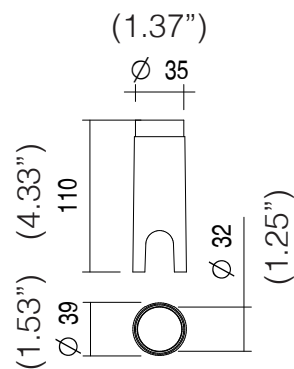

# LEDOLOGY®

A **Luminart** BRAND

WWW.LEDOLOGY.COM  
Last updated: 08/19/24

CODE	<b>ML032</b>
TIPOLOGY	Torsion spring  kg 0,001
MATERIAL	Stainless steel

CODE	<b>CAW32</b>
TIPOLOGY	Housing box  kg 0,09
MATERIAL	PVC