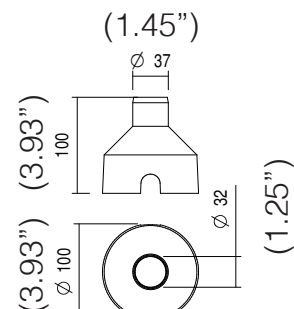

CODE	CAI32
TIPOLOGY	Housing box kg 0,06
MATERIAL	ABS