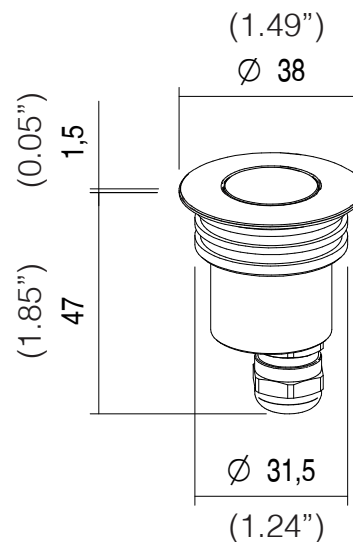

BRITE™

RECESSED

TYPE:

PROJECT NAME:

LIGHTING FEATURES

LED COLOUR	2200K, 2700K, 3000K, 4000K, Red, Green, Blue
CRI	>80 (2200K, 2700K, 3000K, 4000K)
OPTICS	15°, 28°, 64°, 16°x 48°
UGR	<19
3000K REAL OUTPUT FLUX	2,2W 128lm 28°
AVERAGE LED LIFE	50.000h L80 B10

MECHANICAL FEATURES

WEIGHT	Kg 0,15
FINISHES	Anodized aluminium, Steel
INSTALLATION	Recessed on ground with housing box, recessed on plasterboard or wood with spring, recessed on brickwork with housing box
MATERIAL	Anticorodal anodized aluminum body, anodized aluminum or AISI 316L stainless steel trim, transparent tempered glass and PMMA lens

GENERAL FEATURES

OPERATING TEMPERATURE	-10°C +45°C
INGRESS PROTECTION	IP67
IMPACT RESISTANCE	IK08
GLOW WIRE TEST	960°C
CLASS	II

ORDERING INFO

Model (Order Code)	Structure Finish	Optic Options	Accessories	Filter Options	LED	Remote Driver
☐ BRITE 2.2W	☐ A: Anodized Aluminum ☐ S: AISI 316L Stainless Steel Marine Grade	☐ 15: 15° ☐ 28: 28° ☐ 64: 64° ☐ 1648: 16° x 48°	☐ ML032: Torsion Spring ☐ CAW32: Housing Box ☐ CAI32: Housing Box	☐ HC: Honeycombo ☐ BC: Black & Clear	☐ 22: 2200K ☐ 27: 2700K ☐ 30: 3000K ☐ 40: 4000K	☐ 120V LTE ☐ 120-277V 0-10V

SPECIFICATION SHEET

LEDOLOGY®

A **Luminart** BRAND

WWW.LEDOLOGY.COM
Last updated: 08/19/24