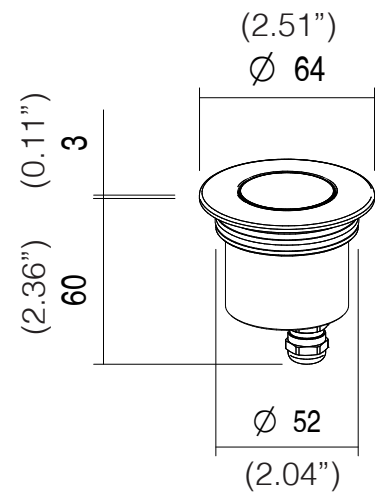

BRITE™ MAXI

RECESSED

TYPE:

PROJECT NAME:

LIGHTING FEATURES

LED COLOUR	2700K, 3000K, 4000K
CRI	>80 (2700K, 3000K, 4000K)
OPTICS	18°, 32°, 45°, 18°x39°
UGR	<19
3000K REAL OUTPUT FLUX	6,5W 472lm 32°
AVERAGE LED LIFE	50.000h L80 B10

MECHANICAL FEATURES

WEIGHT	Kg 0,35
FINISHES	Anodized aluminum, Steel
INSTALLATION	Recessed on ground with housing box, recessed on plasterboard or wood with springs, recessed on brickwork with housing box
MATERIAL	Anticorodal anodized aluminum body, AISI 316L stainless steel trim, transparent tempered glass and PMMA lens

GENERAL FEATURES

OPERATING TEMPERATURE	-10°C +45°C
INGRESS PROTECTION	IP67
IMPACT RESISTANCE	IK08
GLOW WIRE TEST	960°C
CLASS	II

ORDERING INFO

Model (Order Code)	Structure Finish	Optic Options	Accessories	Filter Options	LED	Remote Driver
<input type="radio"/> BRITEMAXI 6.5W	<input type="radio"/> A: Anodized Aluminum <input type="radio"/> S: AISI 316L Stainless Steel Marine Grade	<input type="radio"/> 18: 18° <input type="radio"/> 32: 32° <input type="radio"/> 45: 45° <input type="radio"/> 1839: 18° x 39°	<input type="radio"/> ML053: Torsion Spring <input type="radio"/> CAW53: Housing Box <input type="radio"/> CAI53: Housing Box	<input type="radio"/> HC: Honeycombo <input type="radio"/> BC: Black & Clear	<input type="radio"/> 27: 2700K <input type="radio"/> 30: 3000K <input type="radio"/> 40: 4000K	<input type="radio"/> 120V LTE <input type="radio"/> 120-277V 0-10V