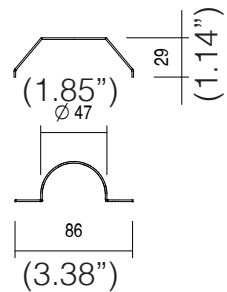

BRITE™ MAXI

RECESSED - ACCESSORIE

TYPE:

PROJECT NAME:

CODE	ML053
TYPOLOGY	Torsion spring kg 0,001
MATERIAL	Stainless steel