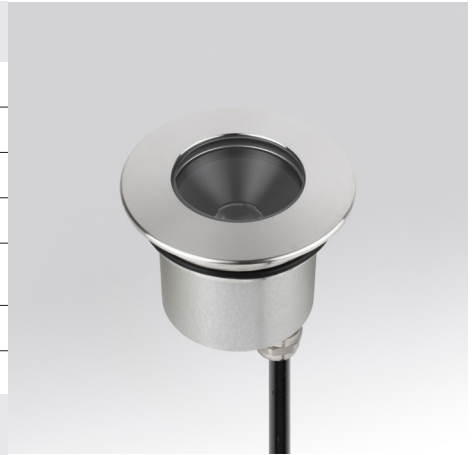

BRITE™ MAXI

RECESSED

TYPE:

PROJECT NAME:

LIGHTING FEATURES

LED COLOUR	2700K, 3000K, 4000K
CRI	>80 (2700K, 3000K, 4000K)
OPTICS	18°, 32°, 45°, 18°x39°
UGR	<19
3000K REAL OUTPUT FLUX	6,5W 472lm 32°
AVERAGE LED LIFE	50.000h L80 B10

MECHANICAL FEATURES

WEIGHT	Kg 0,35
FINISHES	Anodized aluminum, Steel
INSTALLATION	Recessed on ground with housing box, recessed on plasterboard or wood with springs, recessed on brickwork with housing box
MATERIAL	Anticorodal anodized aluminum body, AISI 316L stainless steel trim, transparent tempered glass and PMMA lens

GENERAL FEATURES

OPERATING TEMPERATURE	-10°C +45°C
INGRESS PROTECTION	IP67
IMPACT RESISTANCE	IK08
GLOW WIRE TEST	960°C
CLASS	II

ORDERING INFO

Model (Order Code)	Structure Finish	Optic Options	Accessories	Filter Options	LED	Remote Driver
<input type="radio"/> BRITEMAXI 6.5W	<input type="radio"/> A: Anodized Aluminum <input type="radio"/> S: AISI 316L Stainless Steel Marine Grade	<input type="radio"/> 18: 18° <input type="radio"/> 32: 32° <input type="radio"/> 45: 45° <input type="radio"/> 1839: 18° x 39°	<input type="radio"/> ML053: Torsion Spring <input type="radio"/> CAW53: Housing Box <input type="radio"/> CAI53: Housing Box	<input type="radio"/> HC: Honeycombo <input type="radio"/> BC: Black & Clear	<input type="radio"/> 27: 2700K <input type="radio"/> 30: 3000K <input type="radio"/> 40: 4000K	<input type="radio"/> 120V LTE <input type="radio"/> 120-277V 0-10V