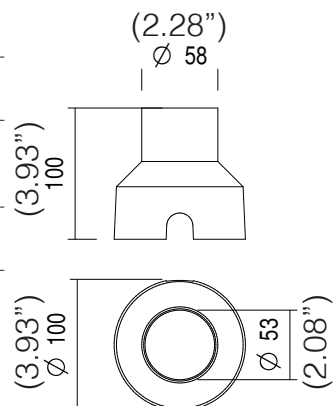

GENERAL FEATURES

OPERATING TEMPERATURE	-10°C +45°C
INGRESS PROTECTION	IP67
IMPACT RESISTANCE	IK08
GLOW WIRE TEST	960°C
CLASS	II

ORDERING INFO

Model (Order Code)	Structure Finish	Optic Options	Accessories	Filter Options	LED	Remote Driver
<input type="radio"/> BRITEMAXI 6.5W	<input type="radio"/> A: Anodized Aluminum <input type="radio"/> S: AISI 316L Stainless Steel Marine Grade	<input type="radio"/> 18: 18° <input type="radio"/> 32: 32° <input type="radio"/> 45: 45° <input type="radio"/> 1839: 18° x 39°	<input type="radio"/> ML053: Torsion Spring <input type="radio"/> CAW53: Housing Box <input type="radio"/> CAI53: Housing Box	<input type="radio"/> HC: Honeycombo <input type="radio"/> BC: Black & Clear	<input type="radio"/> 27: 2700K <input type="radio"/> 30: 3000K <input type="radio"/> 40: 4000K	<input type="radio"/> 120V LTE <input type="radio"/> 120-277V 0-10V

CODE	ML053
TYPOLOGY	Torsion spring  kg 0,001
MATERIAL	Stainless steel

CODE	CAW53
TYPOLOGY	Housing box  kg 0,09
MATERIAL	PVC

CODE	CAI53
TYPOLOGY	Housing box  kg 0,06
MATERIAL	ABS

to be chosen

SPECIFICATION SHEET