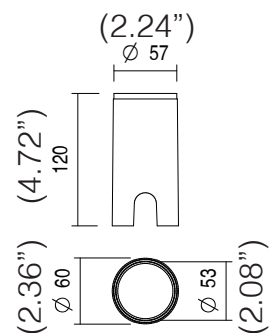

MECHANICAL FEATURES

WEIGHT	Kg 0,35
FINISHES	Anodized aluminum, Steel
INSTALLATION	Recessed on ground with housing box, recessed on plasterboard or wood with springs, recessed on brickwork with housing box
MATERIAL	Anticorodal anodized aluminum body, AISI 316L stainless steel trim, transparent tempered glass and PMMA lens

CODE	ML053
TYPOLOGY	Torsion spring  kg 0,001
MATERIAL	Stainless steel

CODE	CAW53
TYPOLOGY	Housing box  kg 0,09
MATERIAL	PVC

CODE	CAI53
TYPOLOGY	Housing box  kg 0,06
MATERIAL	ABS

to be chosen

SPECIFICATION SHEET