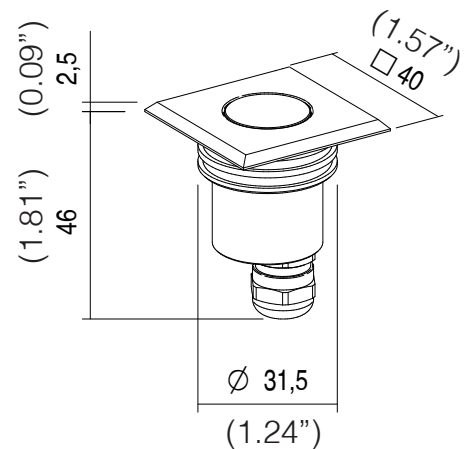

BRITE™ SQUARE

RECESSED

TYPE:

PROJECT NAME:

LIGHTING FEATURES

LED COLOUR	2200K, 2700K, 3000K, 4000K, Red, Green, Blue
CRI	>80 (2200K, 2700K, 3000K, 4000K)
OPTICS	15°, 28°, 64°, 16°x 48°
UGR	<19
3000K REAL OUTPUT FLUX	2,2W 128lm 28°
AVERAGE LED LIFE	50.000h L80 B10

MECHANICAL FEATURES

WEIGHT	Kg 0,16
FINISHES	Anodized aluminum, Steel
INSTALLATION	Recessed in ground with housing box, recessed in plasterboard or wood with spring, recessed in brickwork with housing box
MATERIAL	Anticorodal anodized aluminum body, anodized aluminum or AISI 316L stainless steel trim, transparent tempered glass and PMMA lens

GENERAL FEATURES

OPERATING TEMPERATURE	-10°C +45°C
INGRESS PROTECTION	IP67
IMPACT RESISTANCE	IK08
GLOW WIRE TEST	960°C
CLASS	II

ORDERING INFO

Model (Order Code)	Structure Finish	Optic Options	Accessories	Filter Options	LED	Remote Driver
<input type="radio"/> BRITESQUARE 2.2W	<input type="radio"/> A: Anodized Aluminum <input type="radio"/> S: AISI 316L Stainless Steel Marine Grade	<input type="radio"/> 15: 15° <input type="radio"/> 28: 28° <input type="radio"/> 64: 64° <input type="radio"/> 1648: 16° x 48°	<input type="radio"/> ML032: Torsion Spring <input type="radio"/> CAW32: Housing Box <input type="radio"/> CAI32: Housing Box	<input type="radio"/> HC: Honeycombo <input type="radio"/> BC: Black & Clear	<input type="radio"/> 22: 2200K <input type="radio"/> 27: 2700K <input type="radio"/> 30: 3000K <input type="radio"/> 40: 4000K	<input type="radio"/> 120V LTE <input type="radio"/> 120-277V 0-10V