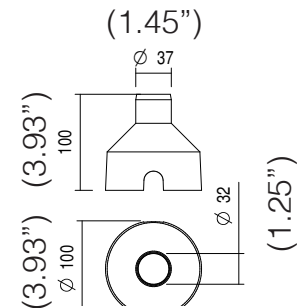

CODE	CAI32
TPOLOGY	Housing box kg 0,06
MATERIAL	ABS