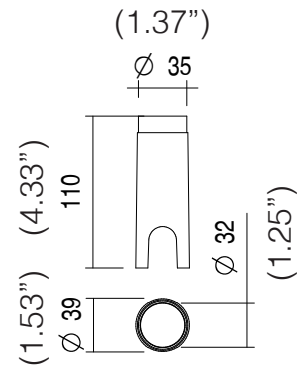

CODE	ML032
TPOLOGY	Torsion spring  kg 0,001
MATERIAL	Stainless steel

CODE	CAW32
TPOLOGY	Housing box  kg 0,09
MATERIAL	PVC

CODE	CAI32
TPOLOGY	Housing box  kg 0,06
MATERIAL	ABS

a scelta | to be chosen

SPECIFICATION SHEET