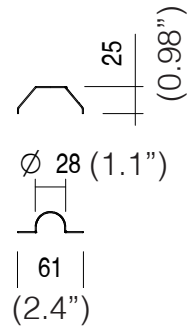

CODE	ML032
TPOLOGY	Torsion spring  kg 0,001
MATERIAL	Stainless steel

CODE	CAW32
TPOLOGY	Housing box  kg 0,09
MATERIAL	PVC

CODE	CAI32
TPOLOGY	Housing box  kg 0,06
MATERIAL	ABS

a scelta | to be chosen

SPECIFICATION SHEET