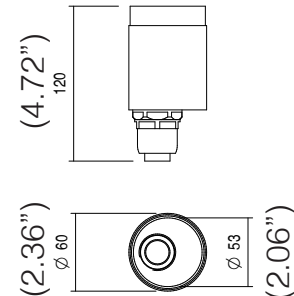

TPOLOGY *Housing box*  kg 0,06

MATERIAL **ABS**

CODE **CA853**

TPOLOGY *IP68 Housing box*   kg 0,10

MATERIAL **PVC**

CODE **KT853**

TPOLOGY *Liner Kit*  kg

MATERIAL *Stainless steel, aluminum and PVc*