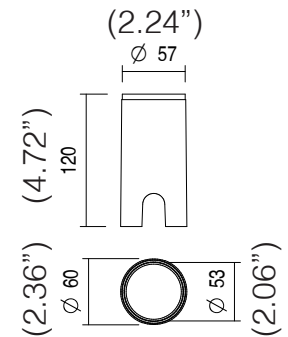

# RIVER™ MAXI

RECESSED - ACCESSORIE

TYPE:

PROJECT NAME:

CODE **CAW53**

TPOLOGY *Housing box*  kg 0,09

MATERIAL **PVC**

CODE **CAI53**