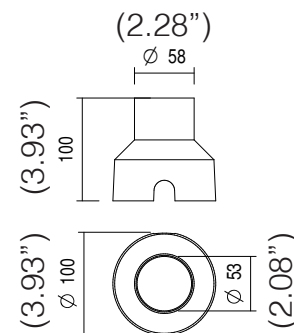

CODE **CAI53**

TPOLOGY *Housing box* kg 0,06

MATERIAL **ABS**