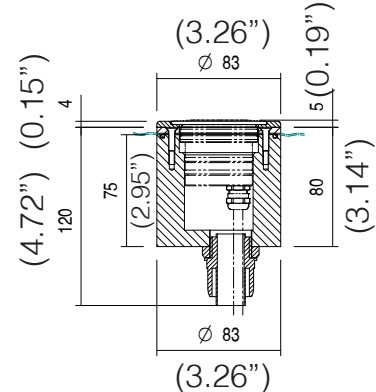

TPOLOGY *Housing box*  kg 0,06

MATERIAL **ABS**

CODE **CA853**

TPOLOGY *IP68 Housing box*   kg 0,10

MATERIAL **PVC**

CODE **KT853**

TPOLOGY *Liner Kit*  kg

MATERIAL *Stainless steel, aluminum and PVc*