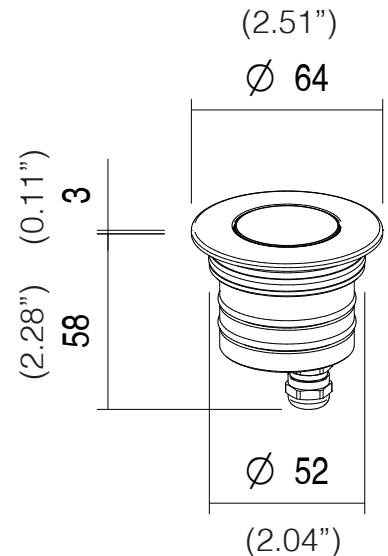

WETT™ MAXI

RECESSED INGROUND SUBMERSIBLE

TYPE:

PROJECT NAME:

LIGHTING FEATURES

LED COLOUR	2200K, 2700K, 3000K, 4000K, Red, Green, Blue
CRI	>80 (2200K, 2700K, 3000K, 4000K)
OPTICS	8°, 30°, 16°, Diffused, 40°, 64° 16° x 40°, ASYM
3000K REAL OUTPUT FLUX	6,5W 465lm 30°
AVERAGE LED LIFE	50.000h L80 B10

MECHANICAL FEATURES

WEIGHT	kg 0,93
FINISHES	Steel

INSTALLATION

Recessed on ground with housing box,
recessed on brickwork with housing box,
recessed on swimming pool with liner with housing box,
flange and compensation trim,
installation out of water with standard housing box,
permanent immersion installation with IP68 housing box or liner kit

MATERIAL

AISI 316L stainless steel body, AISI 316L stainless steel
trim, transparent tempered glass and PMMA lens

GENERAL FEATURES

OPERATING TEMPERATURE	-10°C +45°C
INGRESS PROTECTION	IP68
IMPACT RESISTANCE	IK08
GLOW WIRE TEST	960°C
APPLIANCE CLASS	II

ORDERING INFO

Model (Order Code)	Structure Finish	Optic Options	Accessories	Filter Options	LED	Remote Driver
☐ WETTMAXI 6.5W	☐ S: AISI 316L Stainless Steel Marine Grade	☐ 8: 8° ☐ 16: 16° ☐ 30: 30° ☐ 40: 40° ☐ D: Diffused ☐ 64: 64° ☐ 1640: 16° x 40° ☐ ASYM	☐ CAW53: Housing Box ☐ CAI53: Housing Box ☐ CA853: Housing Box ☐ KT853: Liner Kit	☐ HC: Honeycombo ☐ BC: Black & Clear ☐ BD: Black & Diffused	☐ 22: 2200K ☐ 27: 2700K ☐ 30: 3000K ☐ 40: 4000K ☐ R: Red ☐ G: Green ☐ B: Blue	☐ 120V LTE ☐ 120-277V 0-10V

SPECIFICATION SHEET

LEDOLOGY®

A Luminart® BRAND

WWW.LEDOLOGY.COM
Last updated: 08/20/24