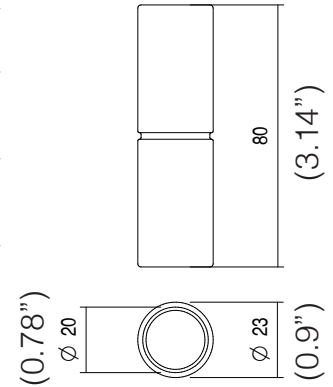

WETT™ MINI

RECESSED - ACCESSORIE

TYPE:

PROJECT NAME:

CODE	CAS20
TPOLOGY	Housing box kg 0,013
MATERIAL	Prolypropylene