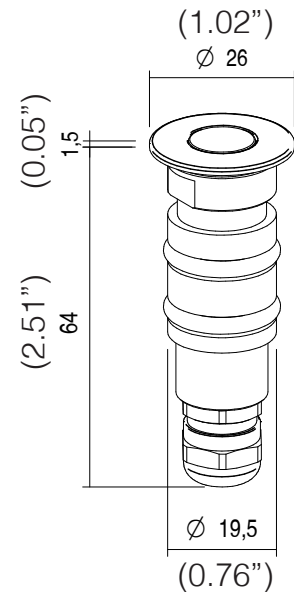

WETT™ MINI

RECESSED INGROUND SUBMERSIBLE

TYPE:

PROJECT NAME:

LIGHTING FEATURES

LED COLOUR	2200K, 2700K, 3000K, 4000K, Red, Green, Blue
CRI	>80 (2200K, 2700K, 3000K, 4000K)
OPTICS	18°, 35°, 57°
3000K REAL OUTPUT FLUX	2,2W 102lm 35°
AVERAGE LED LIFE	50.000h L80 B10

MECHANICAL FEATURES

WEIGHT	kg 0,55
FINISHES	Steel
INSTALLATION	Recessed in ground with housing box, recessed in brickwork with housing box, installation out of water with standard housing box, permanent immersion installation with IP68 housing box
MATERIAL	AISI 316L stainless steel body, AISI 316L stainless steel trim, transparent tempered glass and PMMA lens

GENERAL FEATURES

OPERATING TEMPERATURE	-10°C +45°C
INGRESS PROTECTION	IP68
IMPACT RESISTANCE	IK08
GLOW WIRE TEST	960°C
APPLIANCE CLASS	II

ORDERING INFO

Model (Order Code)	Structure Finish	Optic Options	Accessories	LED	Remote Driver
<input type="radio"/> WETTMINI 2.2W	<input type="radio"/> S: AISI 316L Stainless Steel Marine Grade	<input type="radio"/> 18: 18° <input type="radio"/> 35: 35° <input type="radio"/> 57: 57°	<input type="radio"/> CAS20: Housing Box <input type="radio"/> CA821: Housing Box	<input type="radio"/> 22: 2200K <input type="radio"/> 27: 2700K <input type="radio"/> 30: 3000K <input type="radio"/> 40: 4000K <input type="radio"/> R: Red <input type="radio"/> G: Green <input type="radio"/> B: Blue	<input type="radio"/> 120V LTE <input type="radio"/> 120-277V 0-10V