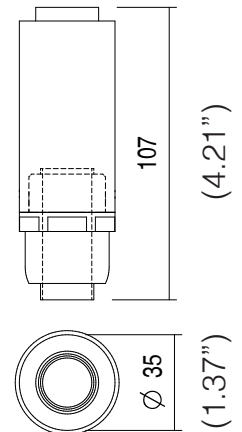

CODE	CA821
TPOLOGY	IP68 Housing box kg 0,07
MATERIAL	PVC