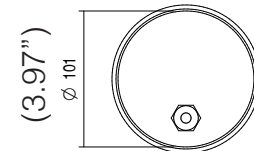

CODE C8101

TYPOLOGY IP68 Housing box

MATERIAL PVC