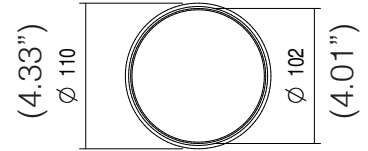

WETT™ XL RGB

RECESSED - ACCESSORIE

TYPE:

PROJECT NAME:

CODE CA101

TYPOLOGY Housing box

MATERIAL Aluminum