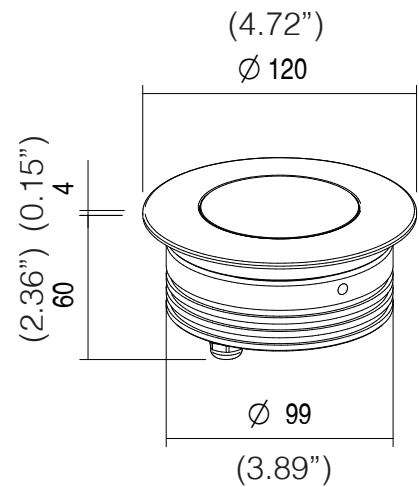

## GENERAL FEATURES

OPERATING TEMPERATURE **-10°C +45°C**

INGRESS PROTECTION **IP68**

IMPACT RESISTANCE **IK09**

GLOW WIRE TEST **960°C**

APPLIANCE CLASS **II**

SPECIFICATION SHEET