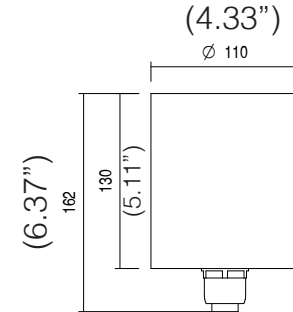

CODE C8101

TYPOLOGY IP68 Housing box

MATERIAL PVC