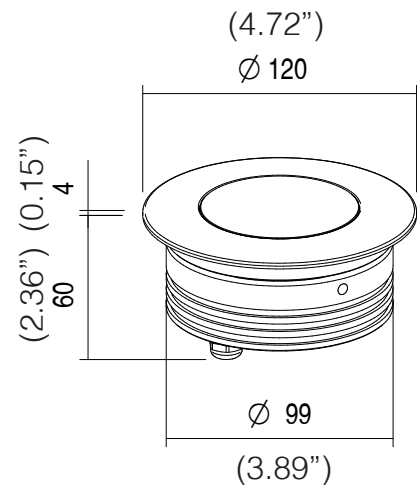

WETT™ XL

RECESSED INGROUND SUBMERSIBLE

TYPE:

PROJECT NAME:

LIGHTING FEATURES

LED COLOUR	2200K, 2700K, 3000K, 4000K, Red, Green, Blue
CRI	>80 (2200K, 2700K, 3000K, 4000K)
OPTICS	18°, 24°, 36°, Diffused, ASYM, 60°, 20° x 50°
3000K REAL OUTPUT FLUX	12W 1008lm 36°
AVERAGE LED LIFE	50.000h L80 B10

MECHANICAL FEATURES

WEIGHT	kg 2,4
FINISHES	Steel
INSTALLATION	Recessed in ground with housing box, recessed in brickwork with housing box, installation out of water with standard housing box, permanent immersion installation with IP68 housing box or liner kit
MATERIAL	AISI 316L stainless steel body, AISI 316L stainless steel trim, transparent tempered glass and PMMA lens

GENERAL FEATURES

OPERATING TEMPERATURE	-10°C +45°C
INGRESS PROTECTION	IP68
IMPACT RESISTANCE	IK09
GLOW WIRE TEST	960°C
APPLIANCE CLASS	II

ORDERING INFO

Model (Order Code)	Structure Finish	Optic Options	Accessories	Filter Options	LED	Remote Driver
☐ WETT XL 12W	☐ S: AISI 316L	☐ 18: 18°	☐ CA101:	☐ HC: Honeycombo	☐ 22: 2200K	☐ 120V LTE
☐ WETT XL 18W	Stainless Steel	☐ 24: 24°	Housing Box	☐ BC: Black & Clear	☐ 27: 2700K	☐ 120-277V 0-10V
	Marine Grade	☐ 36: 36°	☐ CA8101:	☐ BD: Black & Diffused	☐ 30: 3000K	
		☐ 60: 60°	Housing Box		☐ 40: 4000K	
		☐ D: Diffused			☐ R: Red	
		☐ ASYM			☐ G: Green	
		☐ 2050:			☐ B: Blue	
		20° x 50°				

SPECIFICATION SHEET

LEDOLOGY®

A **Luminart** BRAND

WWW.LEDOLOGY.COM
Last updated: 08/20/24