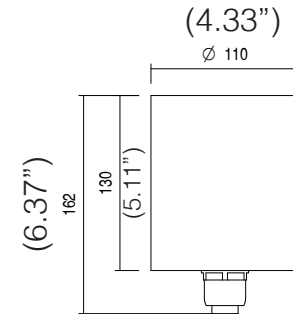

CODE C8101

TYPOLOGY IP68 Housing box

MATERIAL PVC