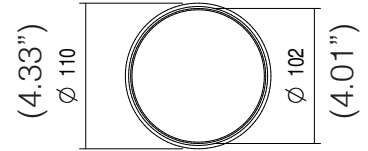

WETT™ XL

RECESSED - ACCESSORIE

TYPE:

PROJECT NAME:

CODE CA101

TYPOLOGY Housing box

MATERIAL Aluminum