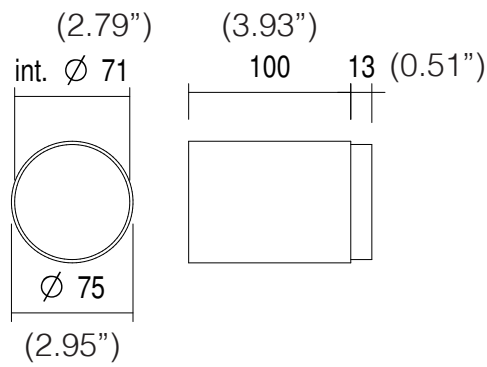

TIRESIA™ L RGB

RECESSED - ACCESSORIES

TYPE:

PROJECT NAME:

CODE	CAR62
TYPOLOGY	Housing box kg 0,18
MATERIAL	PVC, Dima in PLA

SPECIFICATION SHEET