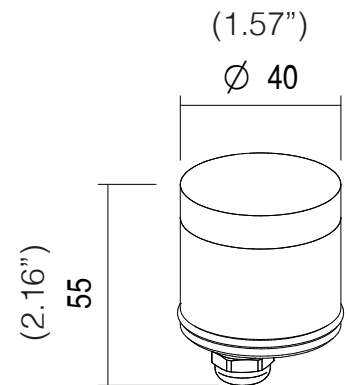

TIRESIA™ S RGB

RECESSED

TYPE:

PROJECT NAME:

LIGHTING FEATURES

LED COLOUR	RGBW
OPTICS	Diffused
AVERAGE LED LIFE	50.000h L80 B10

MECHANICAL FEATURES

WEIGHT	Kg 0,16
FINISHES	Glass

INSTALLATION *Recessed in ground with housing box ,
recessed in brickwork with housing box*

MATERIAL *Anticorodal aluminum body, tempered sandblasted glass*

GENERAL FEATURES

OPERATING TEMPERATURE	-10°C +45°C
INGRESS PROTECTION	IP67
IMPACT RESISTANCE	IK10
GLOW WIRE TEST	960°C
CLASS	II