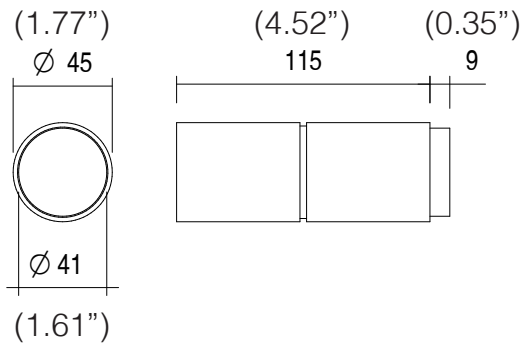

TIRESIA™ S RGB

RECESSED - ACCESSORIES

TYPE:

PROJECT NAME:

CODE	CAR41
TPOLOGY	Housing box kg 0,6
MATERIAL	PVC, Dima in PLA

SPECIFICATION SHEET

LEDOLOGY®

A **Luminart** BRAND

WWW.LEDOLOGY.COM
Last updated: 09/26/24