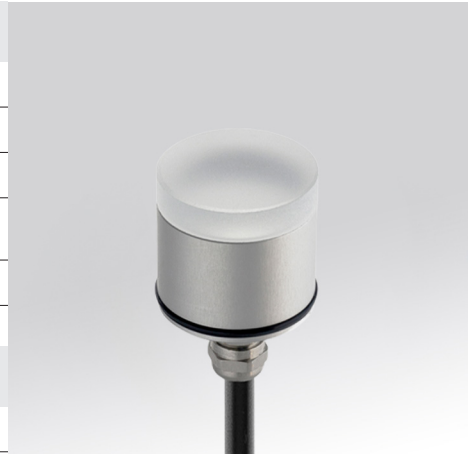

TIRESIA™ S

RECESSED

TYPE:

PROJECT NAME:

LIGHTING FEATURES

LED COLOUR	2200K, 2700K, 3000K, 4000K, Red, Green, Blue
CRI	>80 (2200K, 2700K, 3000K, 4000K)
OPTICS	Diffused
3000K REAL OUTPUT FLUX	2,2W 34lm
AVERAGE LED LIFE	50.000h L80 B10

MECHANICAL FEATURES

WEIGHT	Kg 0,16
FINISHES	Glass

INSTALLATION *Recessed in ground with housing box ,
recessed in brickwork with housing box*

MATERIAL *Anticorodal aluminum body, tempered sandblasted glass*

GENERAL FEATURES

OPERATING TEMPERATURE	-10°C +45°C
INGRESS PROTECTION	IP67
IMPACT RESISTANCE	IK10
GLOW WIRE TEST	960°C
CLASS	II

ORDERING INFO

Model (Order Code)	Accessories	LED	Remote Driver
<input type="radio"/> L01TIR11 2.2W	<input type="radio"/> CAR41: Housing Box	<input type="radio"/> 22: 2200K <input type="radio"/> 27: 2700K <input type="radio"/> 30: 3000K <input type="radio"/> 40: 4000K <input type="radio"/> R: Red <input type="radio"/> G: Green <input type="radio"/> B: Blue	<input type="radio"/> 120V LTE <input type="radio"/> 120-277V 0-10V