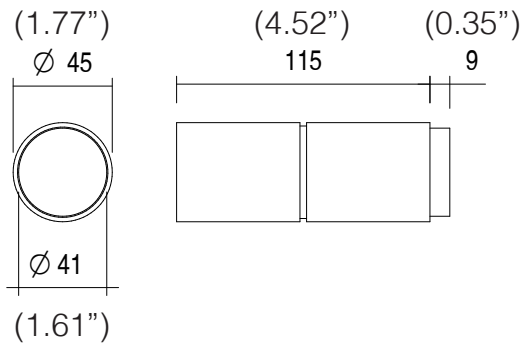

TIRESIA™ S

RECESSED - ACCESSORIES

TYPE:

PROJECT NAME:

CODE	CAR41
TYPOLOGY	Housing box kg 0,6
MATERIAL	PVC, Dima in PLA

SPECIFICATION SHEET

LEDOLOGY®

A **Luminart** BRAND

WWW.LEDOLOGY.COM
Last updated: 09/26/24