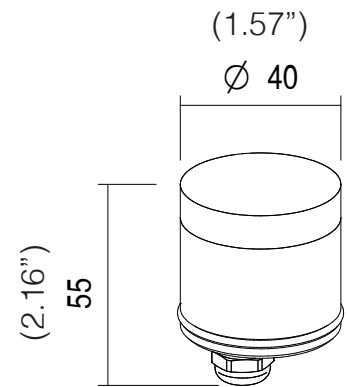

TIRESIA™ S

RECESSED

TYPE:

PROJECT NAME:

LIGHTING FEATURES

LED COLOUR	2200K, 2700K, 3000K, 4000K, Red, Green, Blue
CRI	>80 (2200K, 2700K, 3000K, 4000K)
OPTICS	Diffused
3000K REAL OUTPUT FLUX	2,2W 34lm
AVERAGE LED LIFE	50.000h L80 B10

MECHANICAL FEATURES

WEIGHT	Kg 0,16
FINISHES	Glass

INSTALLATION *Recessed in ground with housing box ,
recessed in brickwork with housing box*

MATERIAL *Anticorodal aluminum body, tempered sandblasted glass*

GENERAL FEATURES

OPERATING TEMPERATURE	-10°C +45°C
INGRESS PROTECTION	IP67
IMPACT RESISTANCE	IK10
GLOW WIRE TEST	960°C
CLASS	II

ORDERING INFO

Model (Order Code)	Accessories	LED	Remote Driver
☐ L01TIR11 2.2W	☐ CAR41: Housing Box	☐ 22: 2200K ☐ 27: 2700K ☐ 30: 3000K ☐ 40: 4000K ☐ R: Red ☐ G: Green ☐ B: Blue	☐ 120V LTE ☐ 120-277V 0-10V

SPECIFICATION SHEET

LEDOLOGY®

A **Luminart** BRAND

WWW.LEDOLOGY.COM
Last updated: 09/26/24