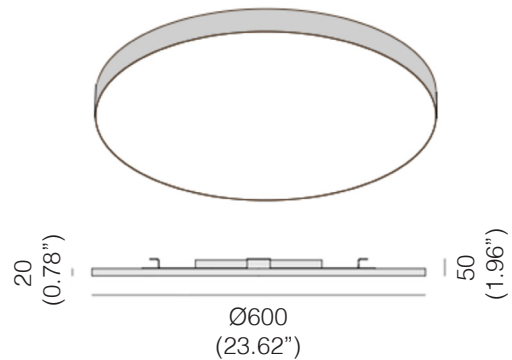

Finish options:

White, Black, Gold, Grey

Light Source: 43W LED

Electrical: High efficiency electronic power supply, rated 50,000 hours 120V-277V

Input [W] 43W

Lum. flux of light source [lm] 3860 lm

SPECIFICATION SHEET