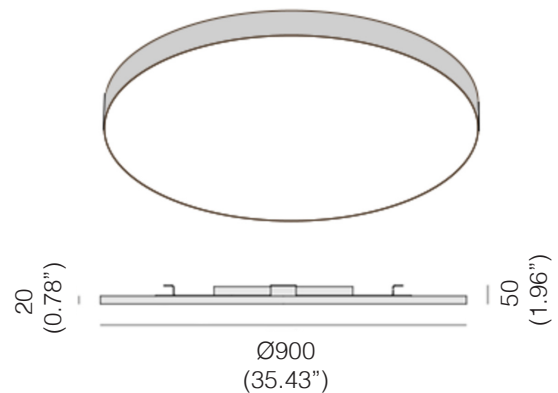

Finish options:

White, Black, Gold, Grey

Light Source: 62W LED

Electrical: High efficiency electronic power supply, rated 50,000 hours 120V-277V

Input [W] 62W

Lum. flux of light source [lm] 5110 lm

SPECIFICATION SHEET