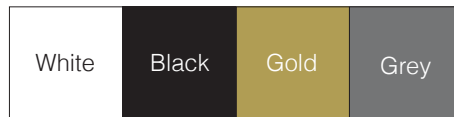

ASTRO™ 600

CEILING

TYPE:

PROJECT NAME:

The design of the Astro luminaire was based on a combination of two elements: minimalism in the form while maintaining its maximum efficiency. Properly designed optics in the Astro luminaire focuses on providing the highest possible comfort in a given room. Astro has a simple shape and at the same time high luminous efficiency. It was designed for private interiors but it will also work well in other spaces.

Finish options:

White, Black, Gold, Grey

Light Source: 43W LED

Electrical: High efficiency electronic power supply, rated 50,000 hours 120V-277V

Input [W] 43W

Lum. flux of light source [lm] 3860 lm

SPECIFICATION SHEET