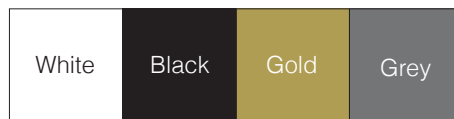

Finish options:

White, Black, Gold, Grey