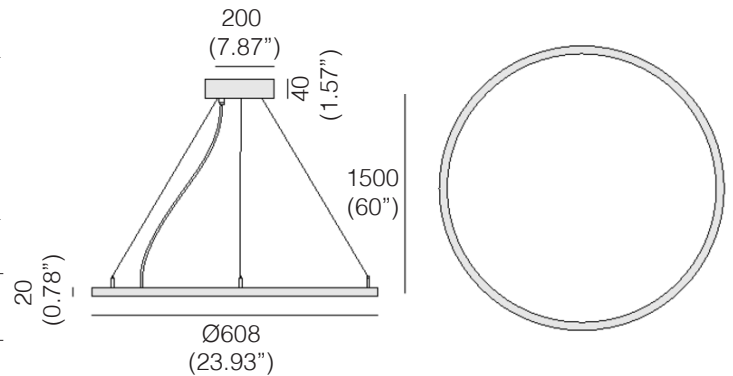

**Finish options:**

White, Black, Gold, Grey

**Light Source:** 43W LED

**Electrical:** High efficiency electronic power supply, rated 50,000 hours 120V-277V

**Mounting:**

Supplied with 60" (1500mm) long suspension aircraft cable (standard) and canopy. To be installed on a standard 4" octagonal junction box. Custom cable length on request (Please specify).