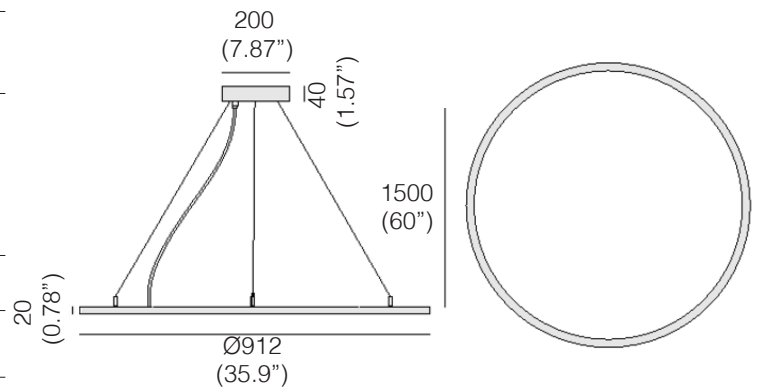

### Mounting:

Supplied with 60" (1500mm) long suspension aircraft cable (standard) and canopy. To be installed on a standard 4" octagonal junction box. Custom cable length on request (Please specify).

**Input [W]** 62W